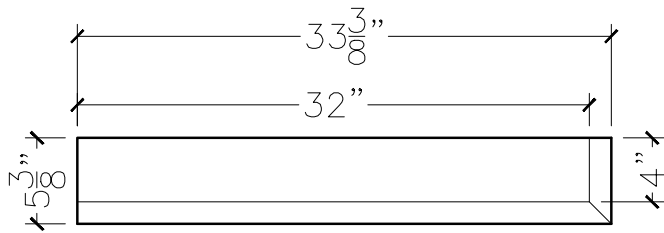

JOB:	MOLD: WT-9 32"w/RETURN
BAY#: 177	STONE COLOR:
DATE:	SCALE: 1"=12" NEED:

TOP VIEW

FRONT VIEW

SECTION VIEW