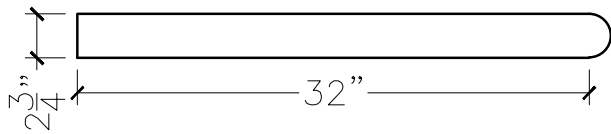

JOB:	MOLD: WT-9 32"w/RETURN
BAY#: 177	STONE COLOR:
DATE:	SCALE: 1"=12" NEED:

TOP VIEW

FRONT VIEW

SECTION VIEW