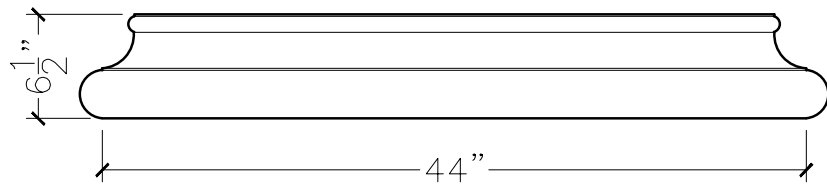

JOB:	MOLD: WT-92 44"DBL.RETURN
BAY#: 319-A	STONE COLOR:
DATE:	SCALE: 1"=12"      NEED:

TOP VIEW

FRONT VIEW

SECTION VIEW