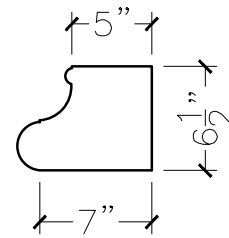

JOB:	MOLD: WT-92 44"DBL.RETURN
BAY#: 319-A	STONE COLOR:
DATE:	SCALE: 1"=12"      NEED:

TOP VIEW

FRONT VIEW

SECTION VIEW