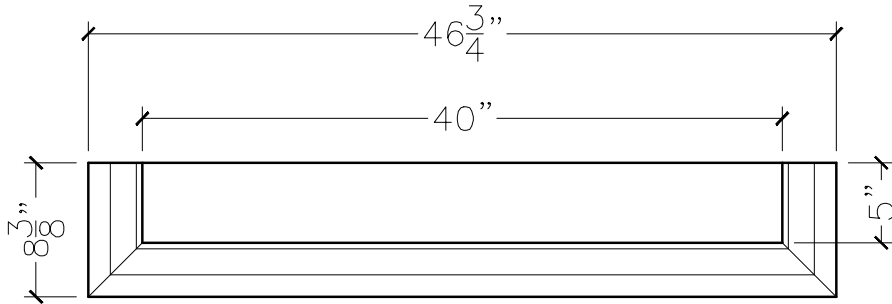

JOB:	MOLD: WT-92 44"DBL.RETURN
BAY#: 319-A	STONE COLOR:
DATE:	SCALE: 1"=12"      NEED:

TOP VIEW

FRONT VIEW

SECTION VIEW