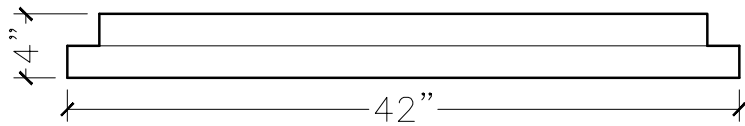

JOB:	MOLD: WT-72 42"DBL.RETURN
BAY#: 307-A	STONE COLOR:
DATE:	SCALE: 1"=12" NEED:

TOP VIEW

FRONT VIEW

SECTION VIEW