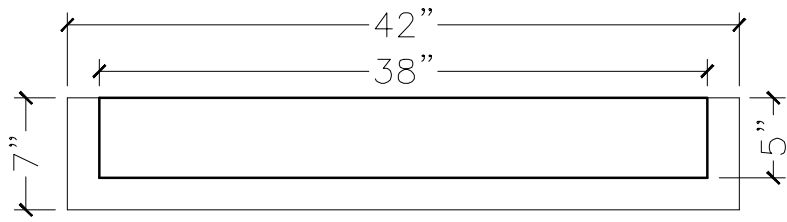

JOB:	MOLD: WT-72 42"DBL.RETURN
BAY#: 307-A	STONE COLOR:
DATE:	SCALE: 1"=12" NEED:

TOP VIEW

FRONT VIEW

SECTION VIEW