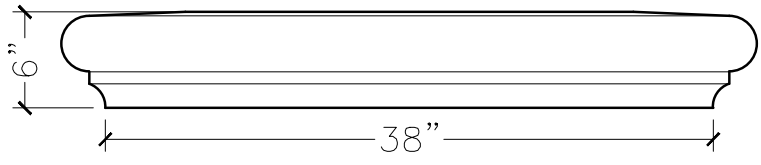

JOB:	MOLD: WT-64 38"DBL.RETURN	
BAY#: 307-A	STONE COLOR:	
DATE:	SCALE: 1"=12"	NEED:

TOP VIEW

FRONT VIEW

SECTION VIEW