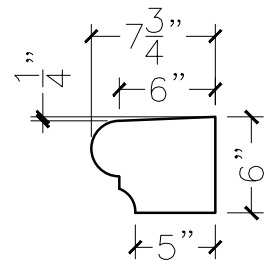

JOB:	MOLD: WT-64 38"DBL.RETURN	
BAY#: 307-A	STONE COLOR:	
DATE:	SCALE: 1"=12"	NEED:

TOP VIEW

FRONT VIEW

SECTION VIEW