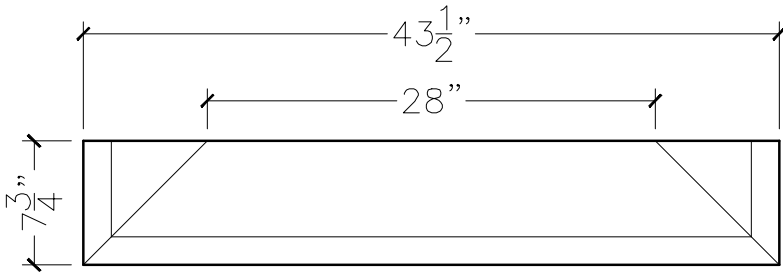

JOB:	MOLD: WT-64 38"DBL.RETURN	
BAY#: 307-A	STONE COLOR:	
DATE:	SCALE: 1"=12"	NEED:

TOP VIEW

FRONT VIEW

SECTION VIEW