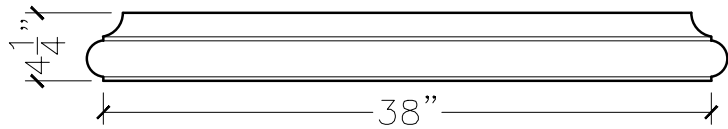

JOB:	MOLD: WT-62 38"DBL.RETURN	
BAY#: 307-A	STONE COLOR:	
DATE:	SCALE: 1"=12"	NEED:

TOP VIEW

FRONT VIEW

SECTION VIEW