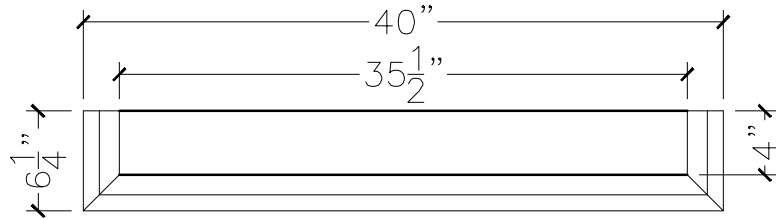

JOB:	MOLD: WT-62 38"DBL.RETURN	
BAY#: 307-A	STONE COLOR:	
DATE:	SCALE: 1"=12"	NEED:

TOP VIEW

FRONT VIEW

SECTION VIEW