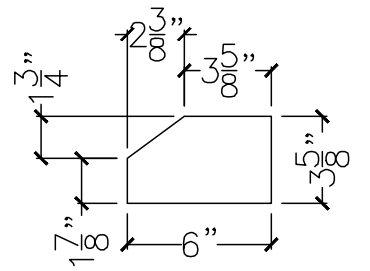

CUSTOMER:	
JOB:	MOLD: WT-159 54" DBL. RET.
BAY#: 257	STONE COLOR:
DATE:	SCALE: 1 1/2" = 12" NEED:

TOP VIEW

FRONT VIEW

SECTION VIEW