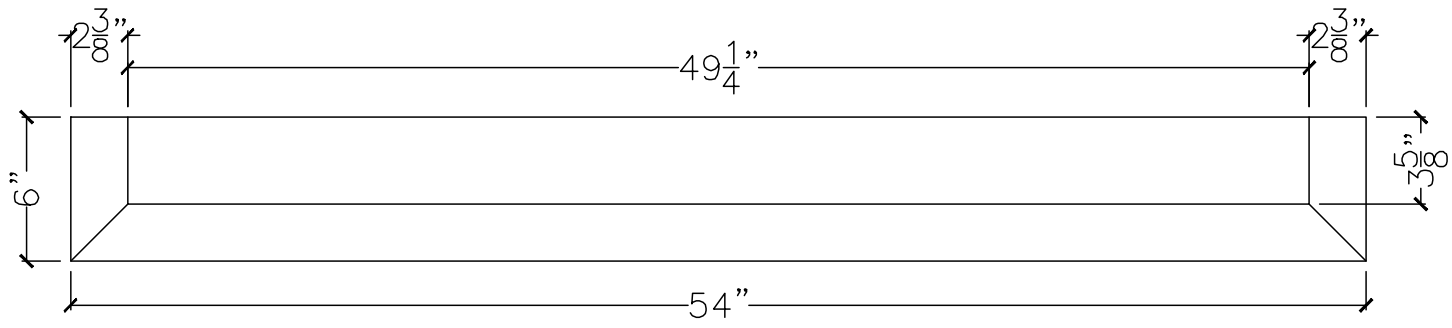

CUSTOMER:	
JOB:	MOLD: WT-159 54" DBL. RET.
BAY#: 257	STONE COLOR:
DATE:	SCALE: 1 1/2" = 12" NEED:

TOP VIEW

FRONT VIEW

SECTION VIEW