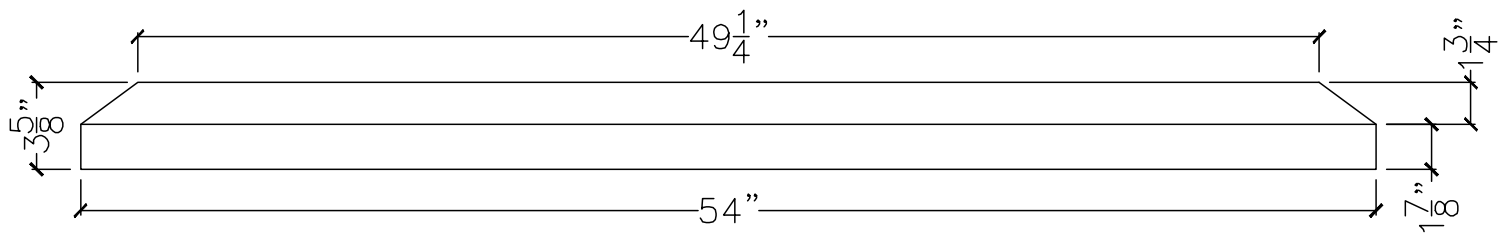

CUSTOMER:	
JOB:	MOLD: WT-159 54" DBL. RET.
BAY#: 257	STONE COLOR:
DATE:	SCALE: 1 1/2" = 12" NEED:

TOP VIEW

FRONT VIEW

SECTION VIEW