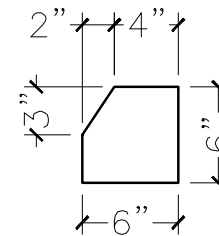

CUSTOMER:	
JOB:	MOLD: WT-143 38" DBL.RETURN
BAY#: 173-B	STONE COLOR:
DATE:	SCALE: 1"=12" NEED:

TOP VIEW

FRONT VIEW

SECTION VIEW