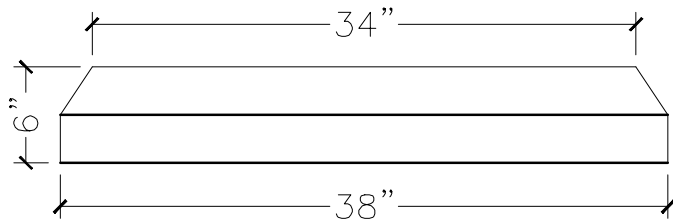

CUSTOMER:	
JOB:	MOLD: WT-143 38" DBL.RETURN
BAY#: 173-B	STONE COLOR:
DATE:	SCALE: 1"=12" NEED:

TOP VIEW

FRONT VIEW

SECTION VIEW