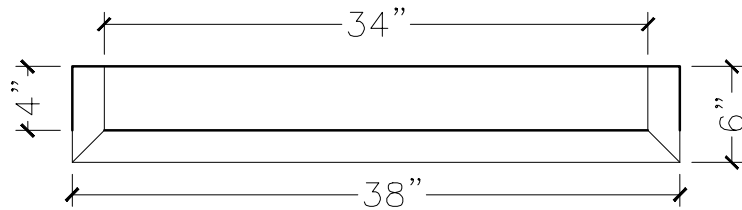

CUSTOMER:	
JOB:	MOLD: WT-143 38" DBL.RETURN
BAY#: 173-B	STONE COLOR:
DATE:	SCALE: 1"=12" NEED:

TOP VIEW

FRONT VIEW

SECTION VIEW