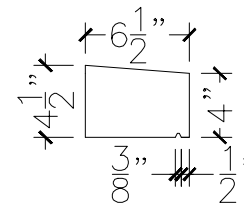

| | |
|-----------|----------------------|
| CUSTOMER: | |
| JOB: | MOLD: WT-141 30" ST. |
| BAY#: 177 | STONE COLOR: |
| DATE: | SCALE: 1"=12" NEED: |

TOP VIEW

FRONT VIEW

SECTION VIEW