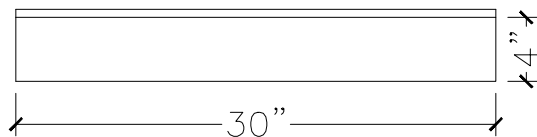

| | |
|-----------|----------------------|
| CUSTOMER: | |
| JOB: | MOLD: WT-141 30" ST. |
| BAY#: 177 | STONE COLOR: |
| DATE: | SCALE: 1"=12" NEED: |

TOP VIEW

FRONT VIEW

SECTION VIEW