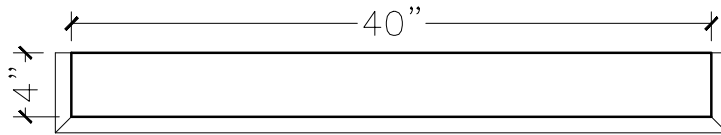

JOB:	MOLD: WT-130 42"DBL.RETURN
BAY#: 177-A	STONE COLOR:
DATE:	SCALE: 1"=12" NEED:

TOP VIEW

FRONT VIEW

SECTION VIEW