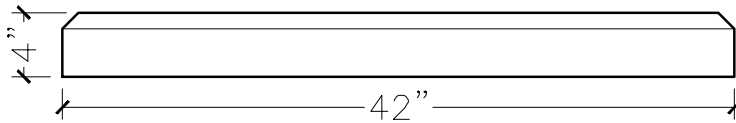

JOB:	MOLD: WT-130 42"DBL.RETURN
BAY#: 177-A	STONE COLOR:
DATE:	SCALE: 1"=12" NEED:

TOP VIEW

FRONT VIEW

SECTION VIEW