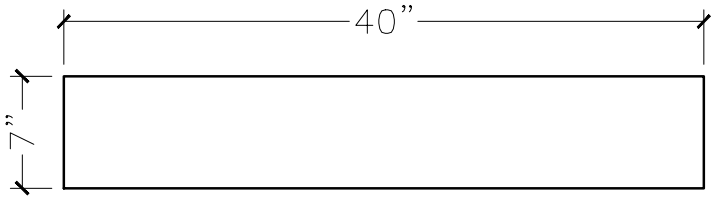

|             |                            |
|-------------|----------------------------|
| CUSTOMER:   |                            |
| JOB:        | MOLD: WT-126 36"DBL.RETURN |
| BAY#: 177-A | STONE COLOR:               |
| DATE:       | SCALE: 1"=12"      NEED:   |

TOP VIEW

FRONT VIEW

SECTION VIEW