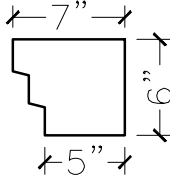

|             |                            |
|-------------|----------------------------|
| CUSTOMER:   |                            |
| JOB:        | MOLD: WT-126 36"DBL.RETURN |
| BAY#: 177-A | STONE COLOR:               |
| DATE:       | SCALE: 1"=12"      NEED:   |

TOP VIEW

FRONT VIEW

SECTION VIEW