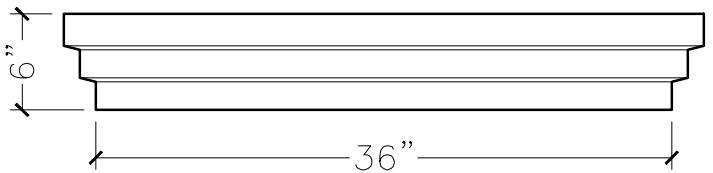

|             |                            |
|-------------|----------------------------|
| CUSTOMER:   |                            |
| JOB:        | MOLD: WT-126 36"DBL.RETURN |
| BAY#: 177-A | STONE COLOR:               |
| DATE:       | SCALE: 1"=12"      NEED:   |

TOP VIEW

FRONT VIEW

SECTION VIEW