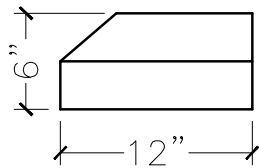

|             |                          |
|-------------|--------------------------|
| CUSTOMER:   |                          |
| JOB:        | MOLD: WT-122 12"x12" 90° |
| BAY#: 177-A | STONE COLOR:             |
| DATE:       | SCALE: 1"=12"      NEED: |

TOP VIEW

FRONT VIEW

SECTION VIEW