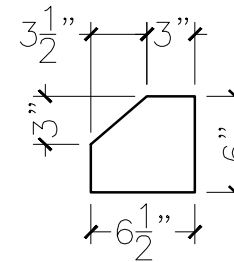

|             |                          |
|-------------|--------------------------|
| CUSTOMER:   |                          |
| JOB:        | MOLD: WT-122 12"x12" 90° |
| BAY#: 177-A | STONE COLOR:             |
| DATE:       | SCALE: 1"=12"      NEED: |

TOP VIEW

FRONT VIEW

SECTION VIEW