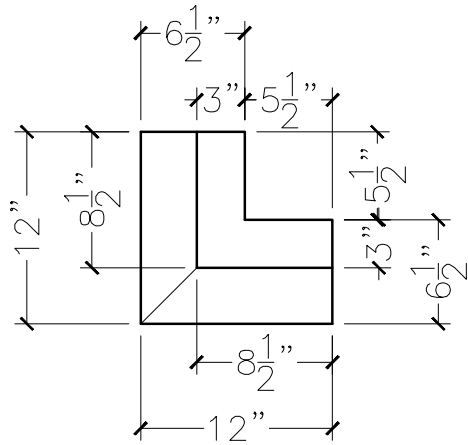

|             |                          |
|-------------|--------------------------|
| CUSTOMER:   |                          |
| JOB:        | MOLD: WT-122 12"x12" 90° |
| BAY#: 177-A | STONE COLOR:             |
| DATE:       | SCALE: 1"=12"      NEED: |

TOP VIEW

FRONT VIEW

SECTION VIEW