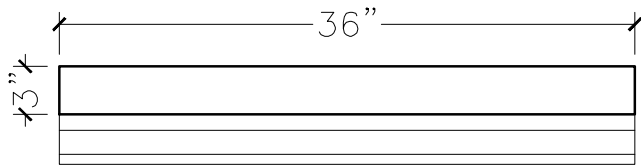

| | |
|-------------|--------------------------|
| CUSTOMER: | |
| JOB: | MOLD: WT-121 36"ST |
| BAY#: 177-A | STONE COLOR: |
| DATE: | SCALE: 1"=12" NEED: |

TOP VIEW

FRONT VIEW

SECTION VIEW