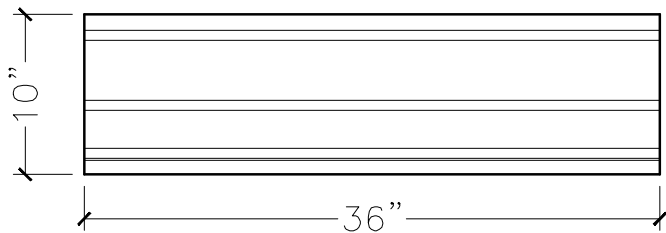

| | |
|-------------|--------------------------|
| CUSTOMER: | |
| JOB: | MOLD: WT-121 36"ST |
| BAY#: 177-A | STONE COLOR: |
| DATE: | SCALE: 1"=12" NEED: |

TOP VIEW

FRONT VIEW

SECTION VIEW