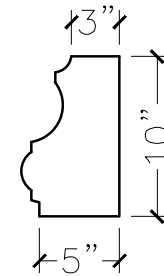

| | |
|-------------|--------------------------|
| CUSTOMER: | |
| JOB: | MOLD: WT-121 36"ST |
| BAY#: 177-A | STONE COLOR: |
| DATE: | SCALE: 1"=12" NEED: |

TOP VIEW

FRONT VIEW

SECTION VIEW