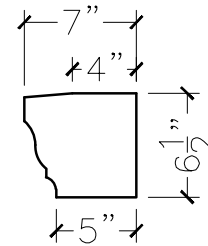

JOB:	MOLD: WL-4 32" DBL.RETURN
BAY#: 178	STONE COLOR:
DATE:	SCALE: 1"=12" NEED:

TOP VIEW

FRONT VIEW

SECTION VIEW