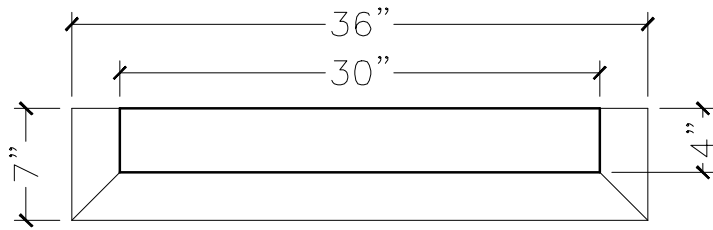

JOB:	MOLD: WL-4 32" DBL.RETURN
BAY#: 178	STONE COLOR:
DATE:	SCALE: 1"=12" NEED:

TOP VIEW

FRONT VIEW

SECTION VIEW