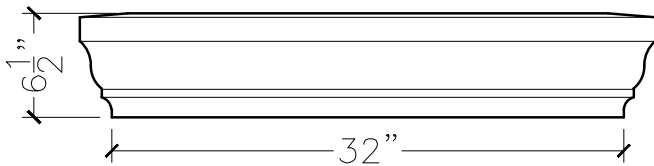

JOB:	MOLD: WL-4 32" DBL.RETURN
BAY#: 178	STONE COLOR:
DATE:	SCALE: 1"=12" NEED:

TOP VIEW

FRONT VIEW

SECTION VIEW