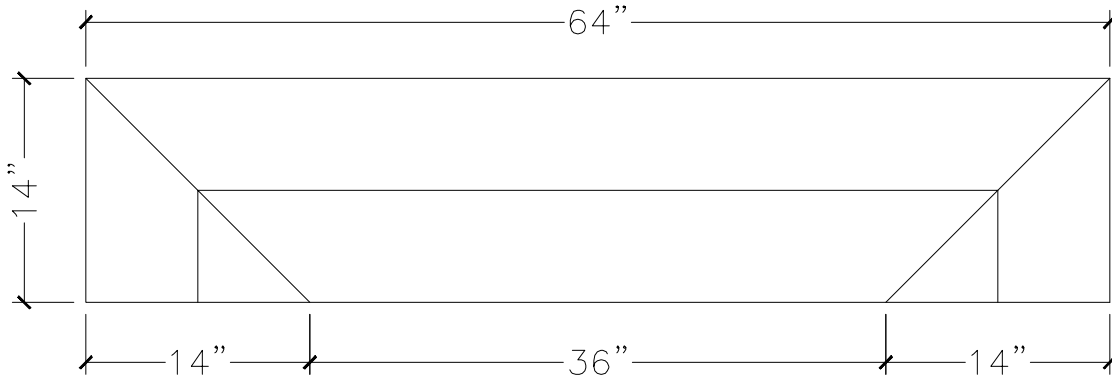

CUSTOMER:	
JOB:	MOLD: WC-216 14"W 64"D.R.
BAY#: 255	STONE COLOR:
DATE:	SCALE: 1"=12" NEED:

TOP VIEW

FRONT VIEW

SECTION VIEW