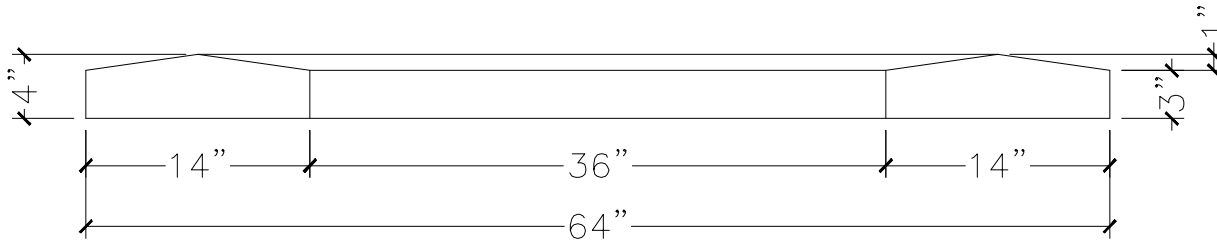

CUSTOMER:	
JOB:	MOLD: WC-216 14"W 64"D.R.
BAY#: 255	STONE COLOR:
DATE:	SCALE: 1"=12" NEED:

TOP VIEW

FRONT VIEW

SECTION VIEW