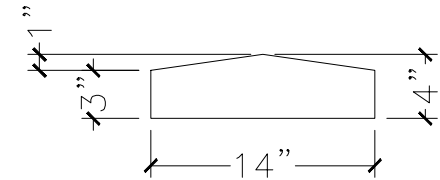

CUSTOMER:	
JOB:	MOLD: WC-216 14"W 64"D.R.
BAY#: 255	STONE COLOR:
DATE:	SCALE: 1"=12" NEED:

TOP VIEW

FRONT VIEW

SECTION VIEW