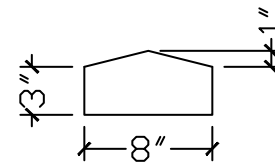

CUSTOMER:	
JOB:	MOLD: WC-185 8" wide WC-1
BAY#: 181-A	STONE COLOR:
DATE:	SCALE: 1"=12" NEED:

TOP VIEW

FRONT VIEW

SECTION VIEW