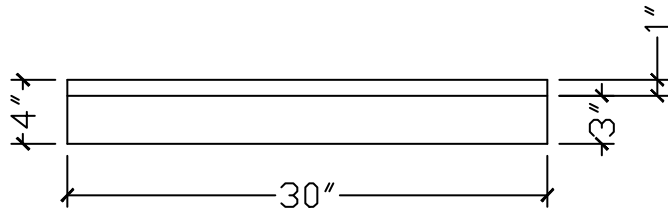

CUSTOMER:	
JOB:	MOLD: WC-185 8" wide WC-1
BAY#: 181-A	STONE COLOR:
DATE:	SCALE: 1"=12" NEED:

TOP VIEW

FRONT VIEW

SECTION VIEW