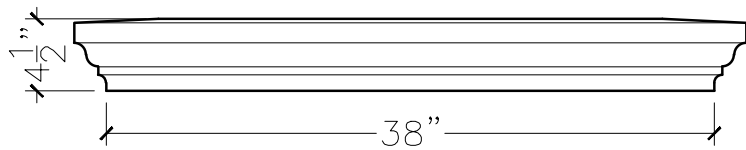

JOB:	MOLD: SILL-70 38" DBL. RETURN
BAY#: 169	STONE COLOR:
DATE:	SCALE: 1"=12"      NEED:

TOP VIEW

FRONT VIEW

SECTION VIEW