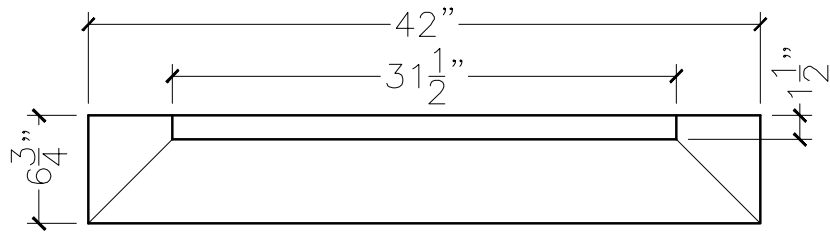

JOB:	MOLD: SILL-70 38" DBL. RETURN
BAY#: 169	STONE COLOR:
DATE:	SCALE: 1"=12"      NEED:

TOP VIEW

FRONT VIEW

SECTION VIEW