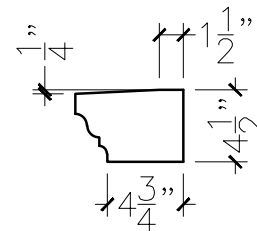

JOB:	MOLD: SILL-70 38" DBL. RETURN
BAY#: 169	STONE COLOR:
DATE:	SCALE: 1"=12"      NEED:

TOP VIEW

FRONT VIEW

SECTION VIEW