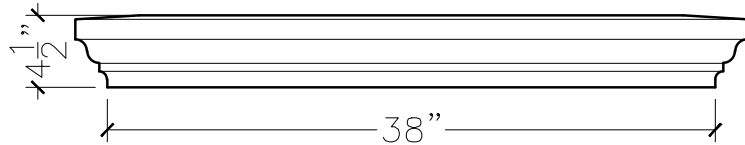

JOB:	MOLD: SILL-5 38"DBL.RETURN	
BAY#: 169	STONE COLOR:	
DATE:	SCALE: 1"=12"	NEED:

TOP VIEW

FRONT VIEW

SECTION VIEW