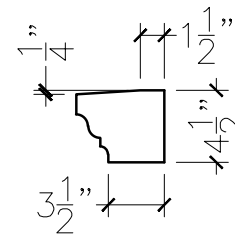

JOB:	MOLD: SILL-5 38"DBL.RETURN	
BAY#: 169	STONE COLOR:	
DATE:	SCALE: 1"=12"	NEED:

TOP VIEW

FRONT VIEW

SECTION VIEW