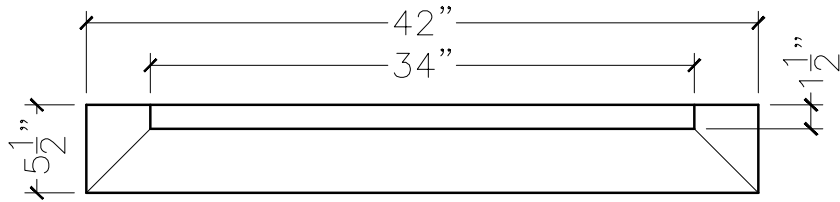

JOB:	MOLD: SILL-5 38"DBL.RETURN	
BAY#: 169	STONE COLOR:	
DATE:	SCALE: 1"=12"	NEED:

TOP VIEW

FRONT VIEW

SECTION VIEW