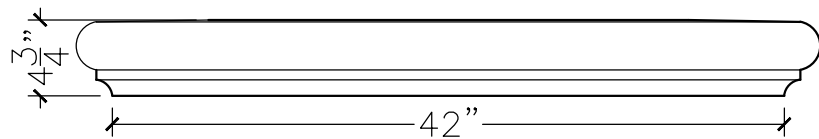

JOB:	MOLD: SILL-58 42" DBL. RETURN
BAY#: 57-A	STONE COLOR:
DATE:	SCALE: 1"=12"      NEED:

TOP VIEW

FRONT VIEW

SECTION VIEW