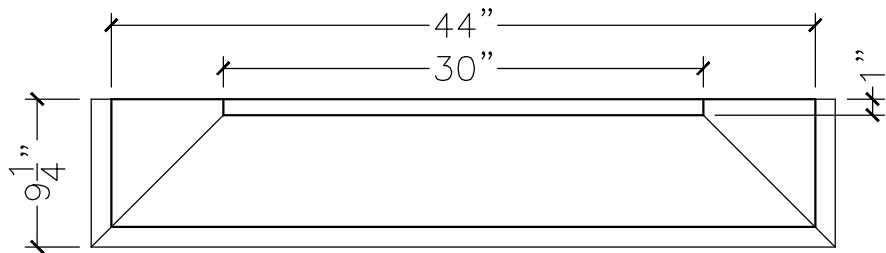

JOB:	MOLD: SILL-58 42" DBL. RETURN
BAY#: 57-A	STONE COLOR:
DATE:	SCALE: 1"=12"      NEED:

TOP VIEW

FRONT VIEW

SECTION VIEW