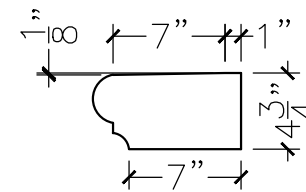

JOB:	MOLD: SILL-58 42" DBL. RETURN
BAY#: 57-A	STONE COLOR:
DATE:	SCALE: 1"=12"      NEED:

TOP VIEW

FRONT VIEW

SECTION VIEW