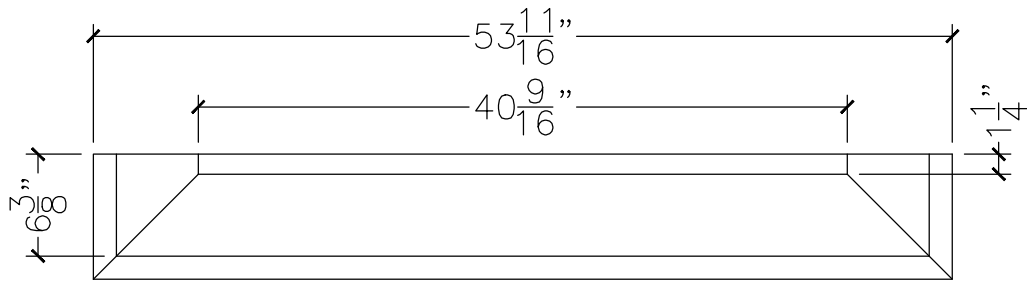

JOB:	MOLD: SILL-54 48" DBL. RETURN	
BAY#: 321-B	STONE COLOR:	
DATE:	SCALE: 1"=12"	NEED:

TOP VIEW

FRONT VIEW

SECTION VIEW