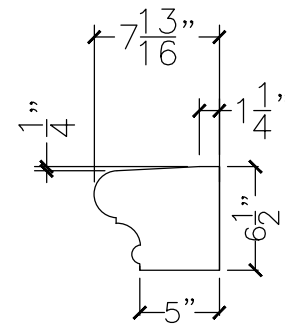

JOB:	MOLD: SILL-54 48" DBL. RETURN	
BAY#: 321-B	STONE COLOR:	
DATE:	SCALE: 1"=12"	NEED:

TOP VIEW

FRONT VIEW

SECTION VIEW