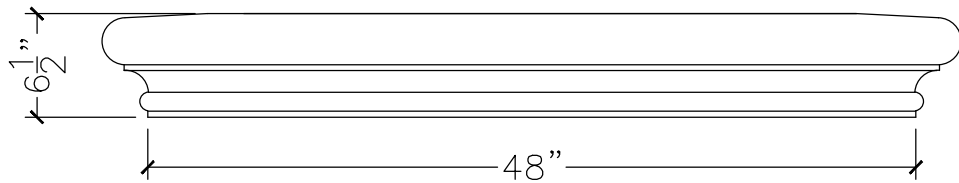

JOB:	MOLD: SILL-54 48" DBL. RETURN	
BAY#: 321-B	STONE COLOR:	
DATE:	SCALE: 1"=12"	NEED:

TOP VIEW

FRONT VIEW

SECTION VIEW