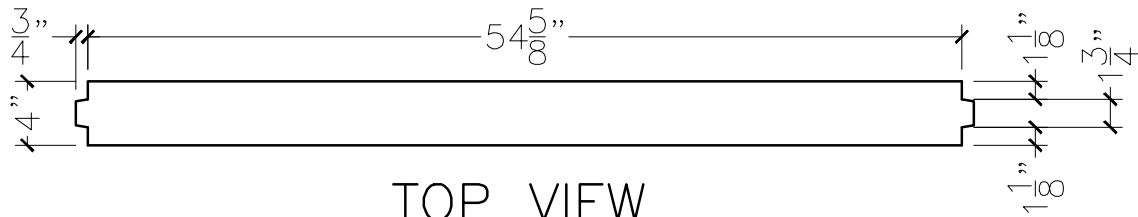

JOB:	MOLD: SIGN-278
BAY#: STORAGE BUILDING	STONE COLOR:
DATE:	SCALE: 1"=12" NEED:

TOP VIEW

FRONT VIEW

SECTION VIEW