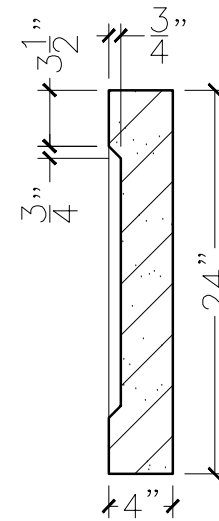

JOB:	MOLD: SIGN-278
BAY#: STORAGE BUILDING	STONE COLOR:
DATE:	SCALE: 1"=12" NEED:

TOP VIEW

FRONT VIEW

SECTION VIEW