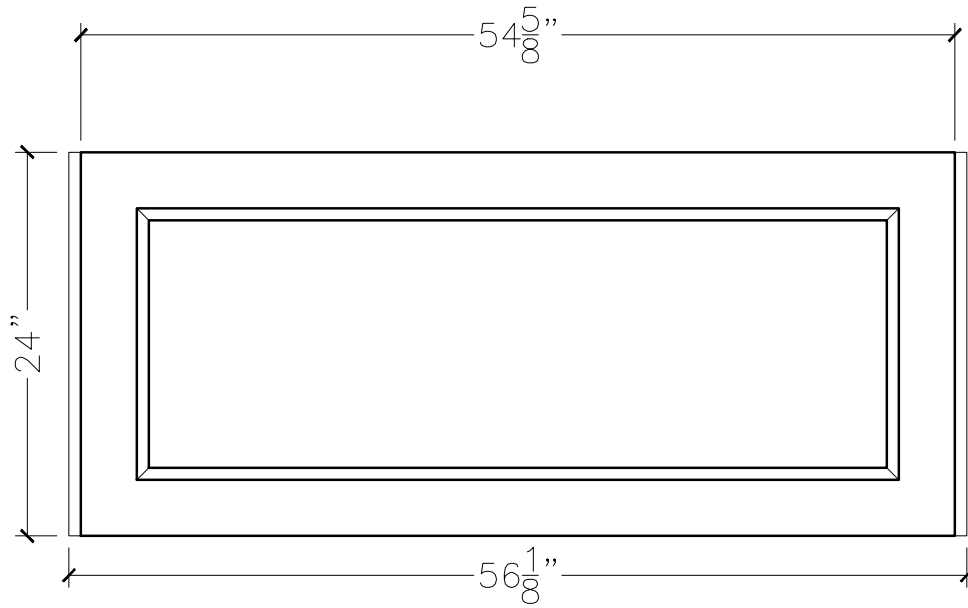

JOB:	MOLD: SIGN-278
BAY#: STORAGE BUILDING	STONE COLOR:
DATE:	SCALE: 1"=12" NEED:

TOP VIEW

FRONT VIEW

SECTION VIEW