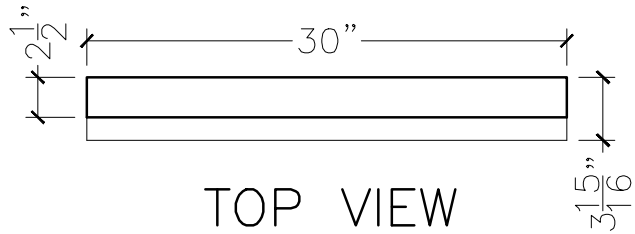

JOB:	MOLD: SDS-6	30"ST
BAY#: 170	STONE COLOR:	
DATE:	SCALE: 1"=12"	NEED:

TOP VIEW

FRONT VIEW

SECTION VIEW