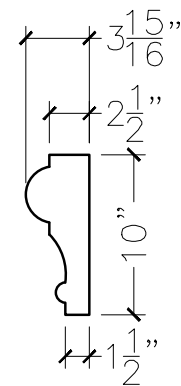

JOB:	MOLD: SDS-6	30"ST
BAY#: 170	STONE COLOR:	
DATE:	SCALE: 1"=12"	NEED:

TOP VIEW

FRONT VIEW

SECTION VIEW