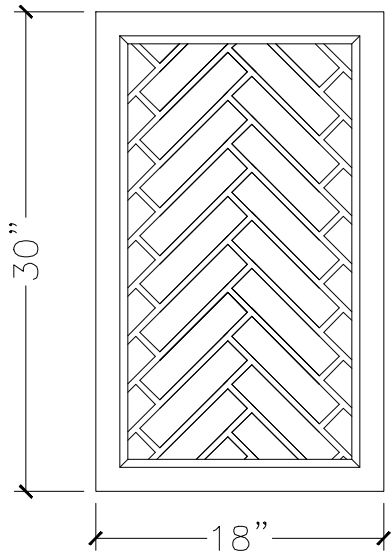

| | |
|-----------|---------------------|
| CUSTOMER: | |
| JOB: | MOLD: RB-126 |
| BAY#: 51 | STONE COLOR: |
| DATE: | SCALE: 1"=12" NEED: |

TOP VIEW

FRONT VIEW

SECTION VIEW