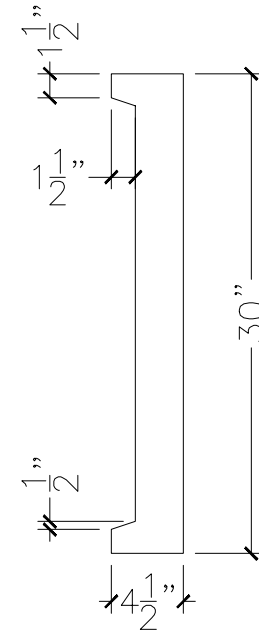

| | |
|-----------|---------------------|
| CUSTOMER: | |
| JOB: | MOLD: RB-126 |
| BAY#: 51 | STONE COLOR: |
| DATE: | SCALE: 1"=12" NEED: |

TOP VIEW

FRONT VIEW

SECTION VIEW