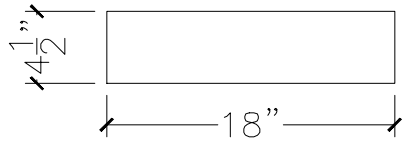

| | |
|-----------|---------------------|
| CUSTOMER: | |
| JOB: | MOLD: RB-126 |
| BAY#: 51 | STONE COLOR: |
| DATE: | SCALE: 1"=12" NEED: |

TOP VIEW

FRONT VIEW

SECTION VIEW