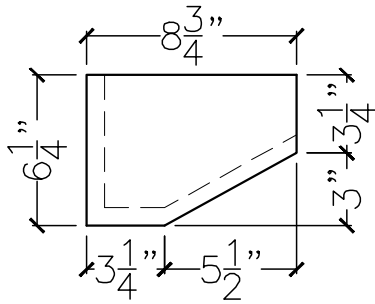

JOB:	MOLD: PLYNTH BLOCK-42 L.H.
BAY# 87-B	STONE COLOR:
DATE:	SCALE: $1\frac{1}{2}''=12''$ NEED:

TOP VIEW

FRONT VIEW

SECTION VIEW