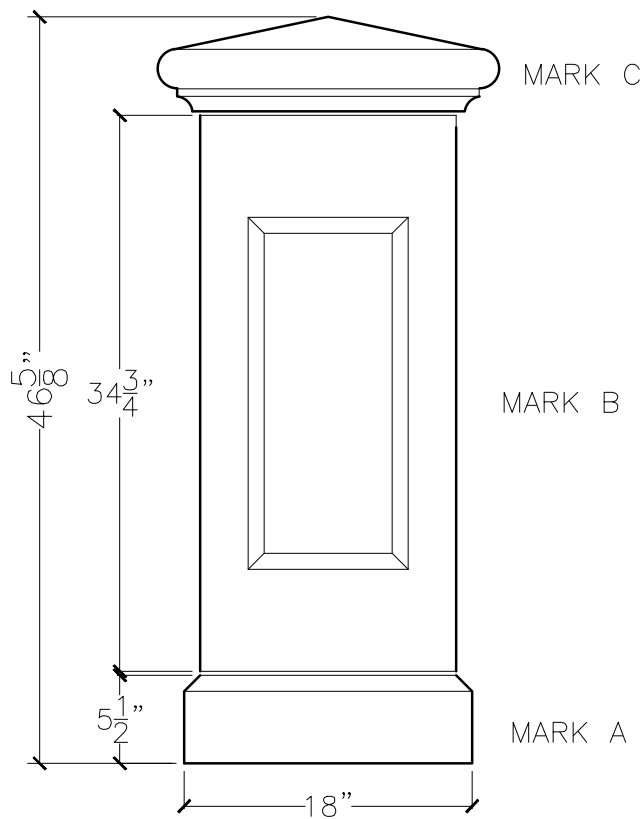

CUSTOMER:	
JOB:	MOLD: NP-1700
BAY#: 278-B	STONE COLOR:
DATE:	SCALE: 1"=12" NEED:

FRONT AND SIDE  
VIEW