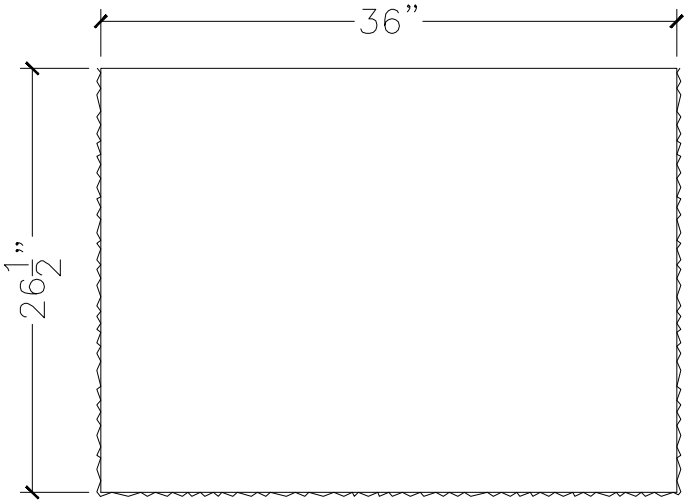

CUSTOMER:	
JOB:	MOLD: HEARTH-1200
BAY#: 51	STONE COLOR:
DATE:	SCALE: 1"=12" NEED:

TOP VIEW

FRONT VIEW

SECTION VIEW