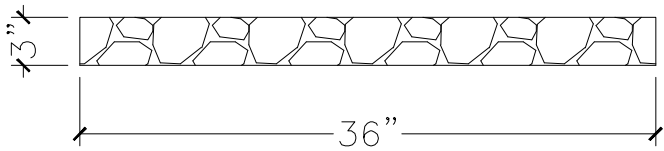

CUSTOMER:	
JOB:	MOLD: HEARTH-1200
BAY#: 51	STONE COLOR:
DATE:	SCALE: 1"=12" NEED:

TOP VIEW

FRONT VIEW

SECTION VIEW