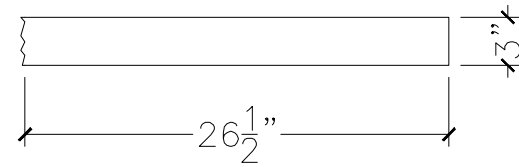

CUSTOMER:	
JOB:	MOLD: HEARTH-1200
BAY#: 51	STONE COLOR:
DATE:	SCALE: 1"=12" NEED:

TOP VIEW

FRONT VIEW

SECTION VIEW