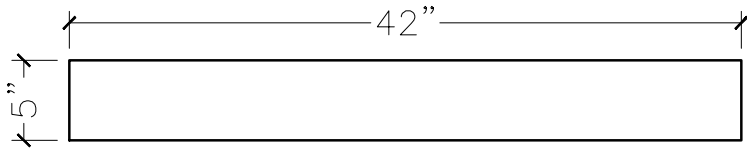

| | |
|-----------|---------------------------|
| CUSTOMER: | |
| JOB: | MOLD: DS-4 42" DBL.RETURN |
| BAY#: 170 | STONE COLOR: |
| DATE: | SCALE: 1"=12" NEED: |

TOP VIEW

FRONT VIEW

SECTION VIEW