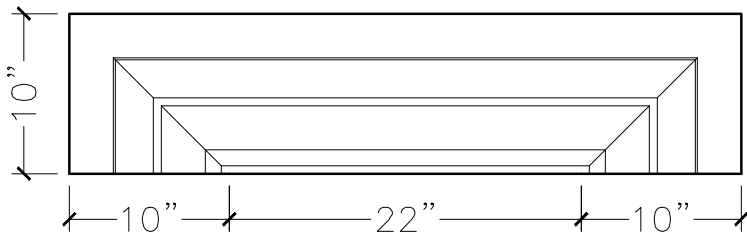

| | |
|-----------|---------------------------|
| CUSTOMER: | |
| JOB: | MOLD: DS-4 42" DBL.RETURN |
| BAY#: 170 | STONE COLOR: |
| DATE: | SCALE: 1"=12" NEED: |

TOP VIEW

FRONT VIEW

SECTION VIEW