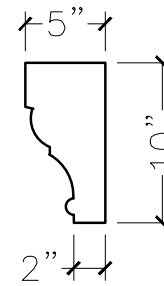

| | |
|-----------|---------------------------|
| CUSTOMER: | |
| JOB: | MOLD: DS-4 42" DBL.RETURN |
| BAY#: 170 | STONE COLOR: |
| DATE: | SCALE: 1"=12" NEED: |

TOP VIEW

FRONT VIEW

SECTION VIEW