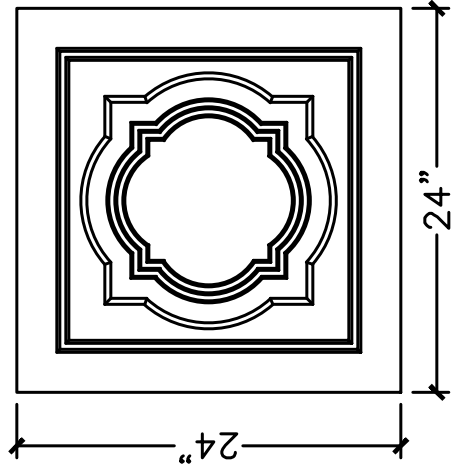

3:	MOLD: DB-39
#: 92	STONE COLOR:
E:	SCALE: 1"=12"      NEED:

TOP VIEW

SECTION VIEW

FRONT VIEW