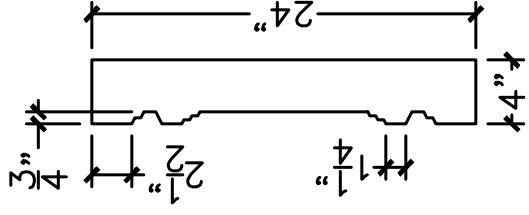

3:	MOLD: DB-39
#: 92	STONE COLOR:
E:	SCALE: 1"=12"      NEED:

TOP VIEW

SECTION VIEW

FRONT VIEW