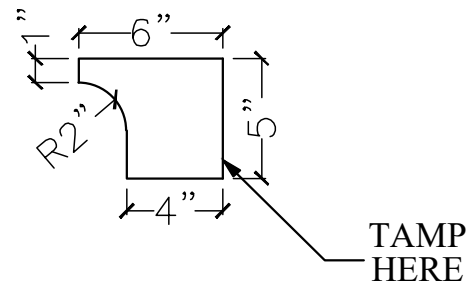

CUSTOMER:	
JOB:	MOLD: DB-24
BAY# 98	STONE COLOR:
DATE:	SCALE: 1½"=12"      NEED:

TOP VIEW

FRONT VIEW

SECTION VIEW