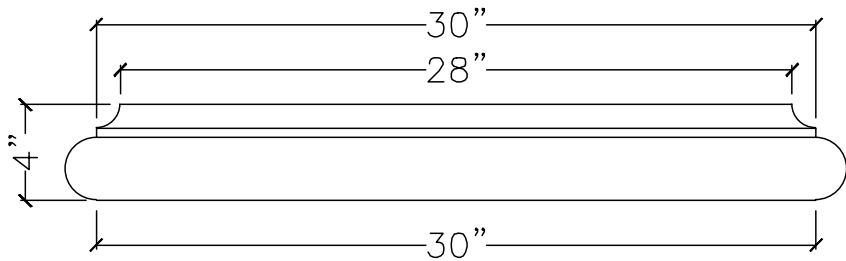

| | |
|-------------|----------------------------|
| CUSTOMER: | |
| JOB: | MOLD: CWT-43 30"DBL.RETURN |
| BAY#: 155-B | STONE COLOR: |
| DATE: | SCALE: 1 1/2" = 12" NEED: |

TOP VIEW

FRONT VIEW

SECTION VIEW