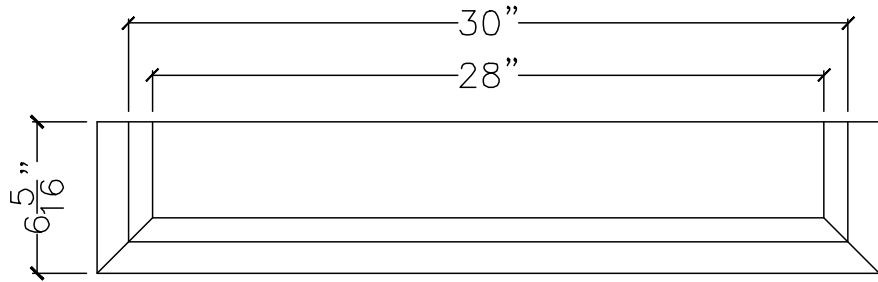

| | |
|-------------|----------------------------|
| CUSTOMER: | |
| JOB: | MOLD: CWT-43 30"DBL.RETURN |
| BAY#: 155-B | STONE COLOR: |
| DATE: | SCALE: 1 1/2" = 12" NEED: |

TOP VIEW

FRONT VIEW

SECTION VIEW