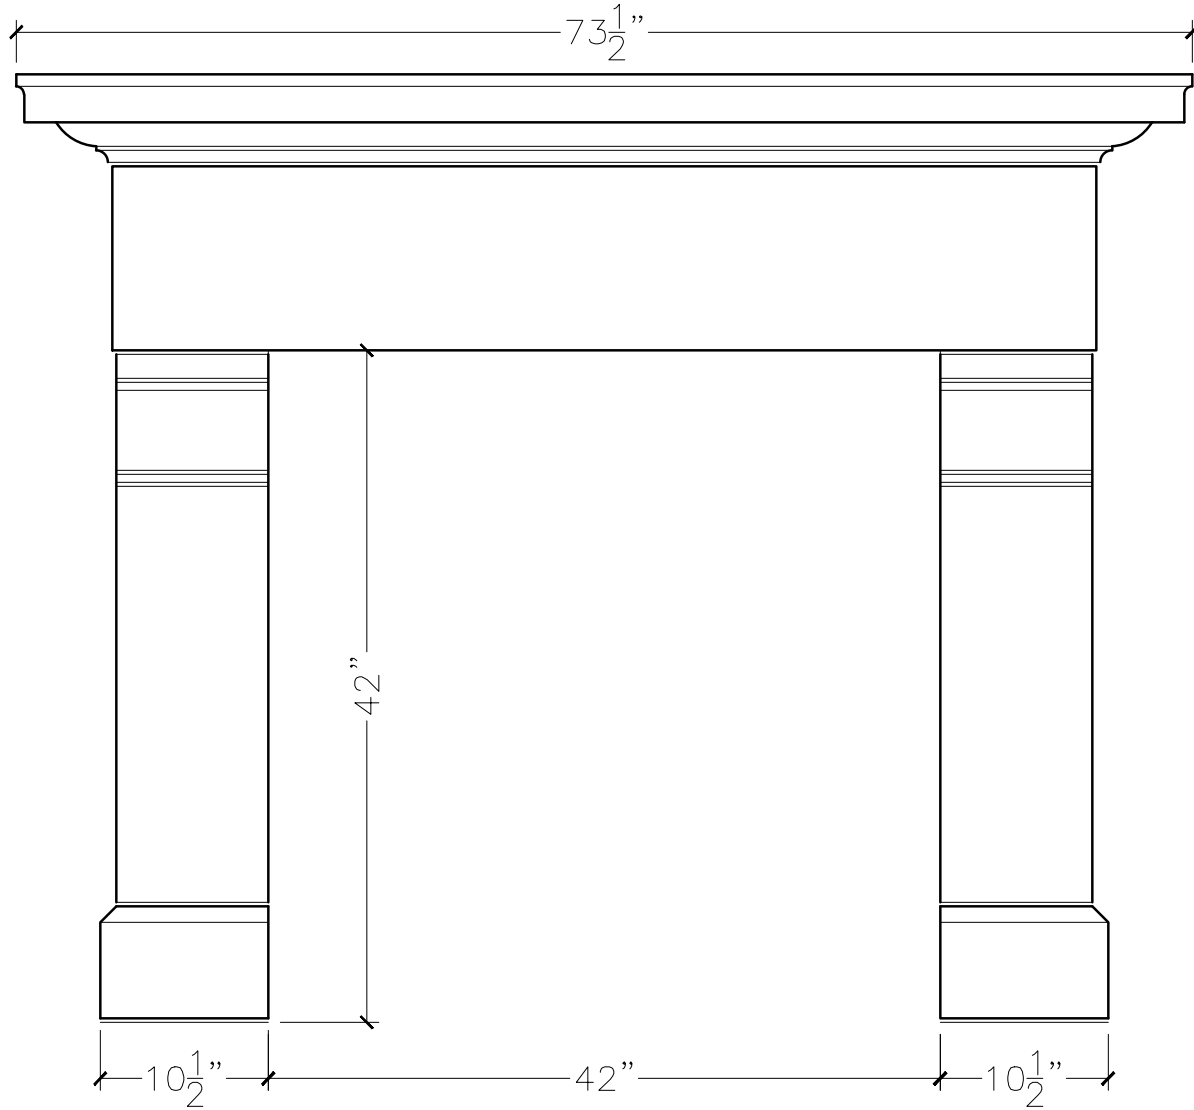

JOB:	MOLD: CFS-8100
BAY#: 73	STONE COLOR:
DATE:	SCALE: 1"=12" NEED:

FRONT VIEW

SIDE VIEW