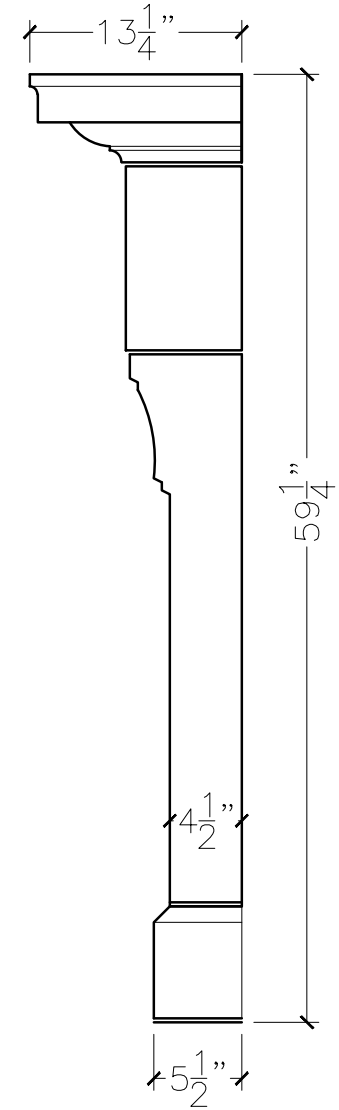

JOB:	MOLD: CFS-8100
BAY#: 73	STONE COLOR:
DATE:	SCALE: 1"=12" NEED:

FRONT VIEW

SIDE VIEW