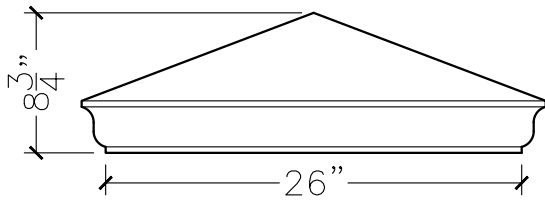

JOB:	MOLD: CC-97
BAY#: 314-A	STONE COLOR:
DATE:	SCALE: 1"=12"      NEED:

TOP VIEW

FRONT VIEW

SECTION VIEW