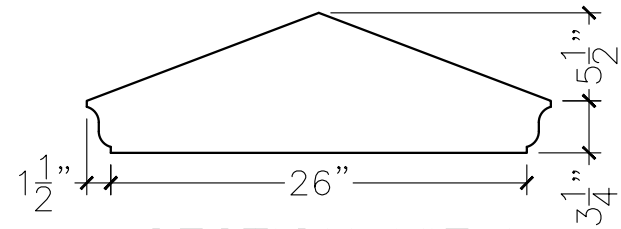

JOB:	MOLD: CC-97
BAY#: 314-A	STONE COLOR:
DATE:	SCALE: 1"=12"      NEED:

TOP VIEW

FRONT VIEW

SECTION VIEW