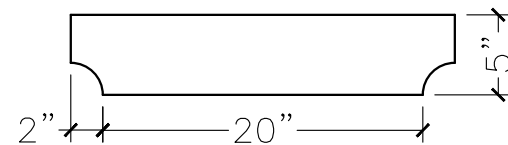

JOB:	MOLD: CC-148
BAY#: 66-A	STONE COLOR:
DATE:	SCALE: 1"=12" NEED:

TOP VIEW

FRONT VIEW

SECTION VIEW