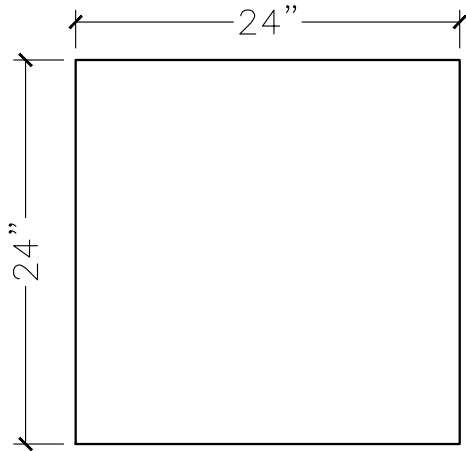

JOB:	MOLD: CC-148
BAY#: 66-A	STONE COLOR:
DATE:	SCALE: 1"=12" NEED:

TOP VIEW

FRONT VIEW

SECTION VIEW