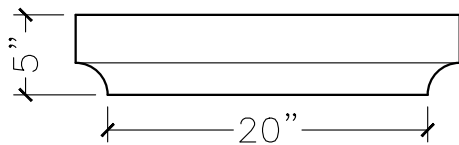

JOB:	MOLD: CC-148
BAY#: 66-A	STONE COLOR:
DATE:	SCALE: 1"=12" NEED:

TOP VIEW

FRONT VIEW

SECTION VIEW