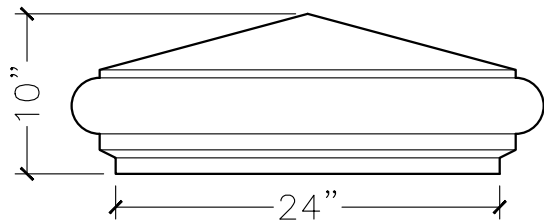

JOB:	MOLD: CC-141
BAY#: 303-B	STONE COLOR:
DATE:	SCALE: 1"=12" NEED:

TOP VIEW

FRONT VIEW

SECTION VIEW