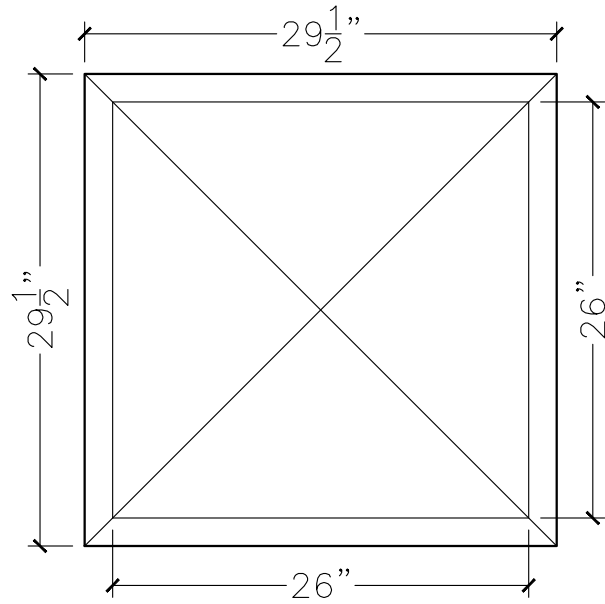

JOB:	MOLD: CC-141
BAY#: 303-B	STONE COLOR:
DATE:	SCALE: 1"=12" NEED:

TOP VIEW

FRONT VIEW

SECTION VIEW