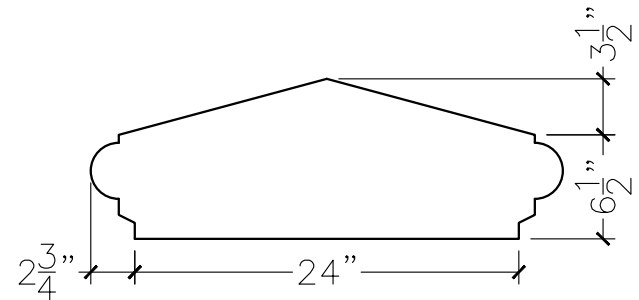

JOB:	MOLD: CC-141
BAY#: 303-B	STONE COLOR:
DATE:	SCALE: 1"=12" NEED:

TOP VIEW

FRONT VIEW

SECTION VIEW