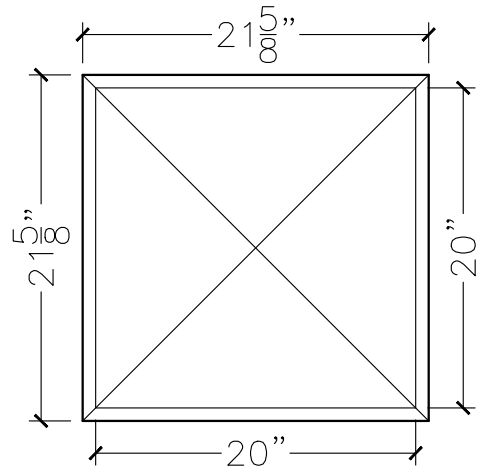

JOB:	MOLD: CC-132
BAY#: 306-A	STONE COLOR:
DATE:	SCALE: 1"=12" NEED:

TOP VIEW

FRONT VIEW

SECTION VIEW