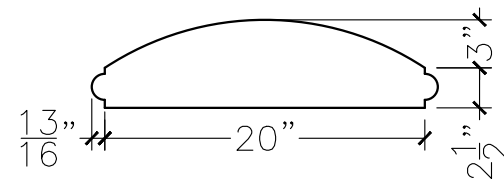

JOB:	MOLD: CC-132
BAY#: 306-A	STONE COLOR:
DATE:	SCALE: 1"=12" NEED:

TOP VIEW

FRONT VIEW

SECTION VIEW