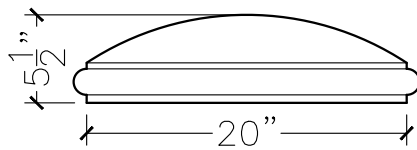

JOB:	MOLD: CC-132
BAY#: 306-A	STONE COLOR:
DATE:	SCALE: 1"=12" NEED:

TOP VIEW

FRONT VIEW

SECTION VIEW