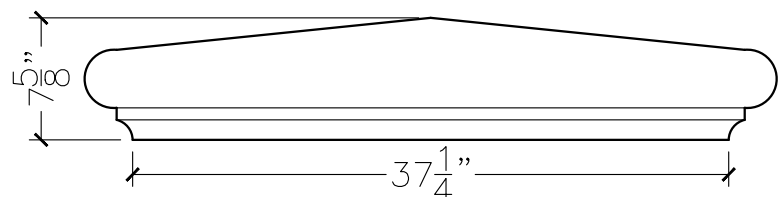

JOB:	MOLD: CC-127
BAY#: 306	STONE COLOR:
DATE:	SCALE: 1"=12" NEED:

TOP VIEW

FRONT VIEW

SECTION VIEW