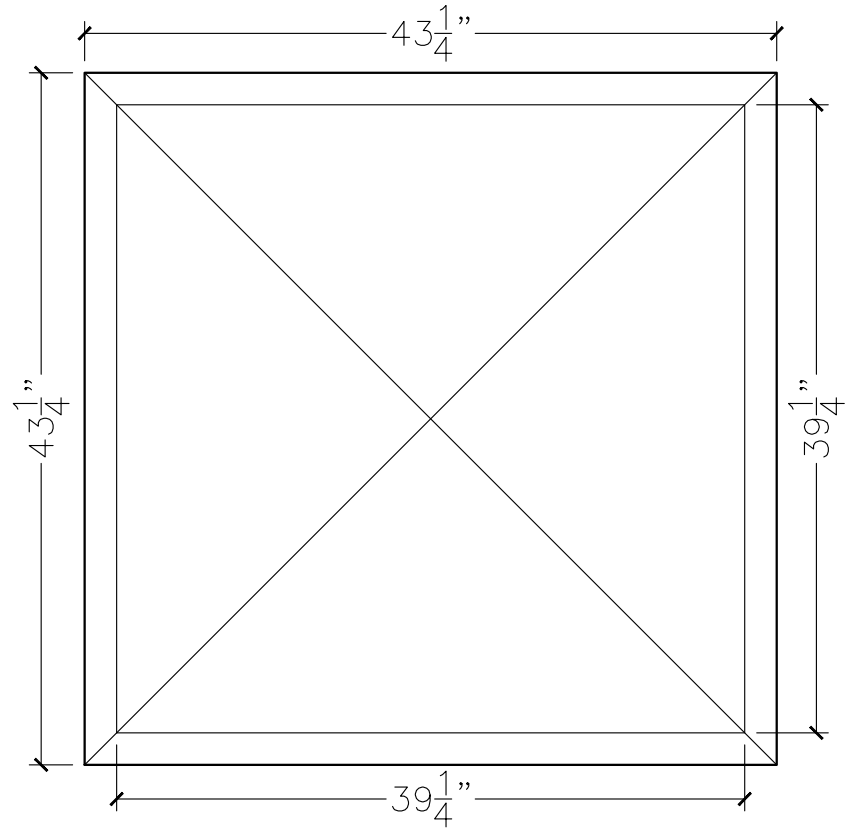

JOB:	MOLD: CC-127
BAY#: 306	STONE COLOR:
DATE:	SCALE: 1"=12" NEED:

TOP VIEW

FRONT VIEW

SECTION VIEW