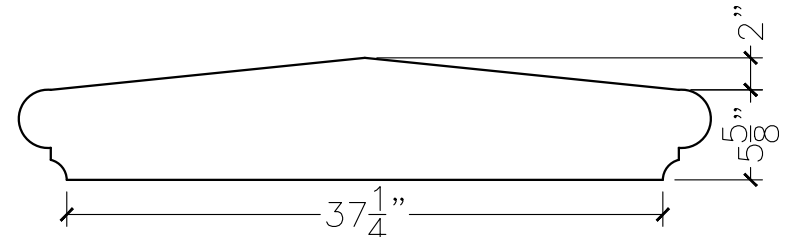

JOB:	MOLD: CC-127
BAY#: 306	STONE COLOR:
DATE:	SCALE: 1"=12" NEED:

TOP VIEW

FRONT VIEW

SECTION VIEW