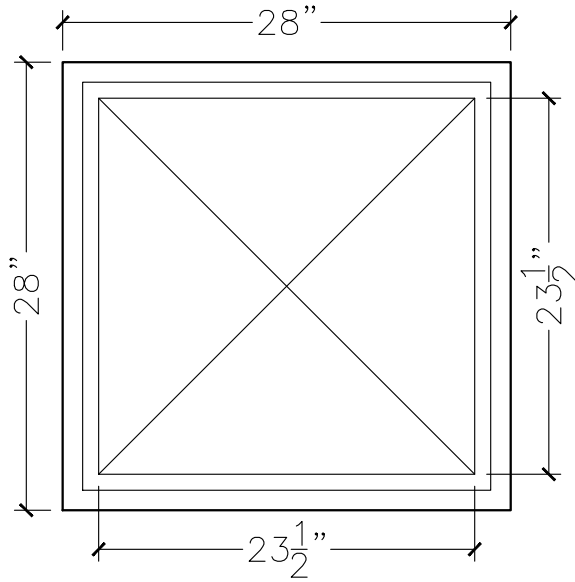

JOB:	MOLD: CC-120
BAY#: 317-A	STONE COLOR:
DATE:	SCALE: 1"=12"      NEED:

TOP VIEW

FRONT VIEW

SECTION VIEW