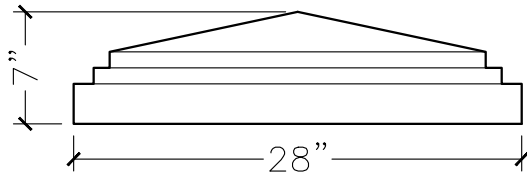

JOB:	MOLD: CC-120
BAY#: 317-A	STONE COLOR:
DATE:	SCALE: 1"=12"      NEED:

TOP VIEW

FRONT VIEW

SECTION VIEW