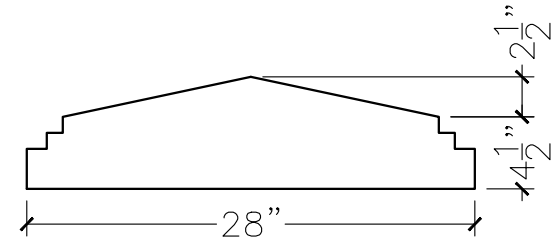

JOB:	MOLD: CC-120
BAY#: 317-A	STONE COLOR:
DATE:	SCALE: 1"=12"      NEED:

TOP VIEW

FRONT VIEW

SECTION VIEW