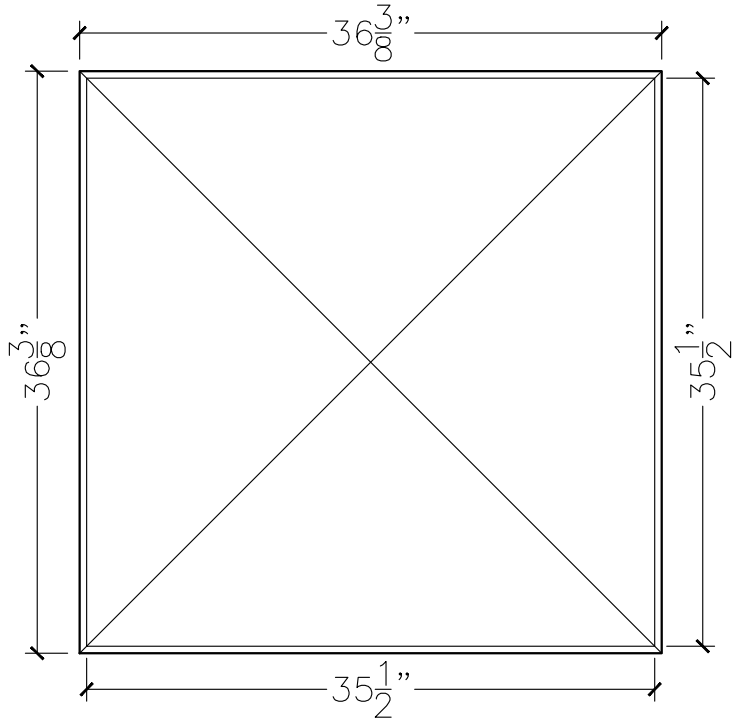

JOB:	MOLD: CC-110
BAY#: 311-B	STONE COLOR:
DATE:	SCALE: 1"=12"      NEED:

TOP VIEW

FRONT VIEW

SECTION VIEW