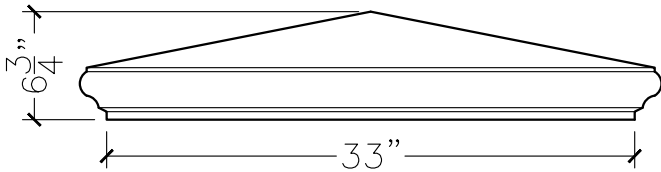

JOB:	MOLD: CC-110
BAY#: 311-B	STONE COLOR:
DATE:	SCALE: 1"=12"      NEED:

TOP VIEW

FRONT VIEW

SECTION VIEW