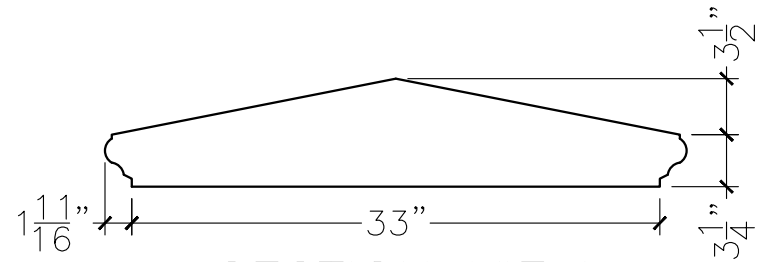

JOB:	MOLD: CC-110
BAY#: 311-B	STONE COLOR:
DATE:	SCALE: 1"=12"      NEED:

TOP VIEW

FRONT VIEW

SECTION VIEW