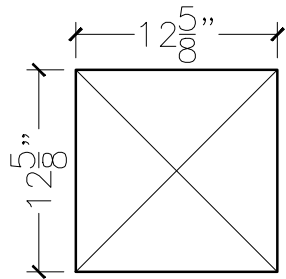

JOB:	MOLD: CC-500
BAY#: 320-A	STONE COLOR:
DATE:	SCALE: 1"=12"      NEED:

TOP VIEW

FRONT VIEW

SIDE VIEW