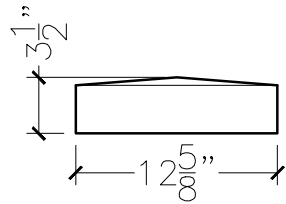

JOB:	MOLD: CC-500
BAY#: 320-A	STONE COLOR:
DATE:	SCALE: 1"=12"      NEED:

TOP VIEW

FRONT VIEW

SIDE VIEW