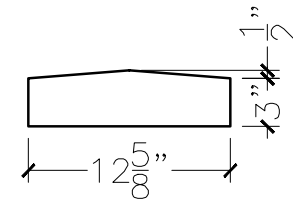

JOB:	MOLD: CC-500
BAY#: 320-A	STONE COLOR:
DATE:	SCALE: 1"=12"      NEED:

TOP VIEW

FRONT VIEW

SIDE VIEW