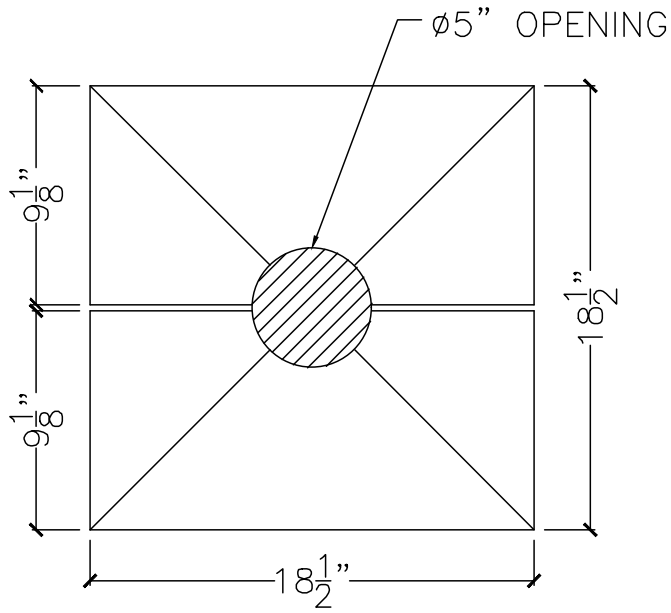

CUSTOMER:	
JOB:	MOLD: CC-485
BAY#: 340-A	STONE COLOR:
DATE:	SCALE: 1 1/2" = 12" NEED:

TOP VIEW

FRONT VIEW

SECTION VIEW