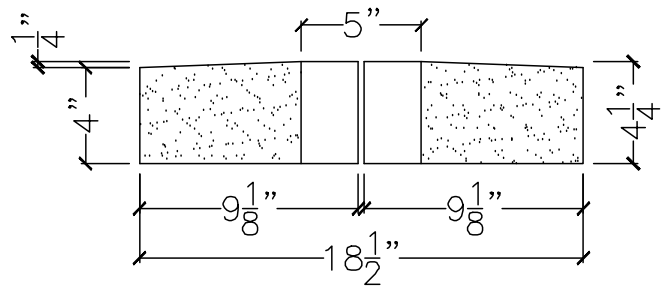

CUSTOMER:	
JOB:	MOLD: CC-485
BAY#: 340-A	STONE COLOR:
DATE:	SCALE: 1 1/2" = 12" NEED:

TOP VIEW

FRONT VIEW

SECTION VIEW