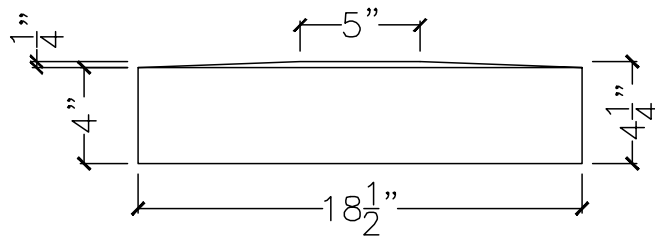

CUSTOMER:	
JOB:	MOLD: CC-485
BAY#: 340-A	STONE COLOR:
DATE:	SCALE: 1 1/2" = 12" NEED:

TOP VIEW

FRONT VIEW

SECTION VIEW