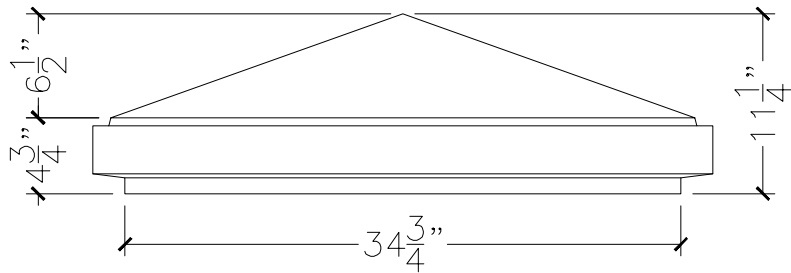

CUSTOMER:	
JOB:	MOLD: CC-480
BAY#: 54-B	STONE COLOR:
DATE:	SCALE: 1"=12" NEED:

TOP VIEW

FRONT VIEW

SECTION VIEW