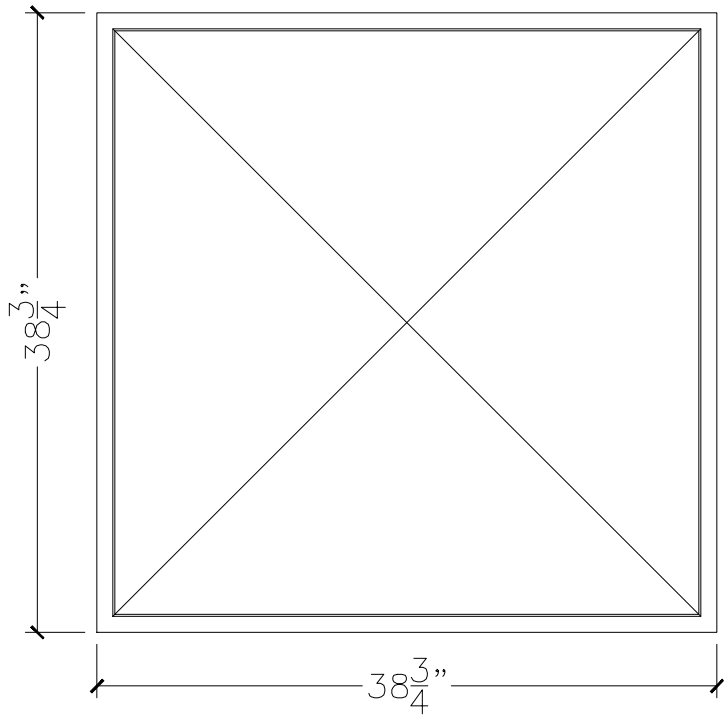

CUSTOMER:	
JOB:	MOLD: CC-480
BAY#: 54-B	STONE COLOR:
DATE:	SCALE: 1"=12" NEED:

TOP VIEW

FRONT VIEW

SECTION VIEW