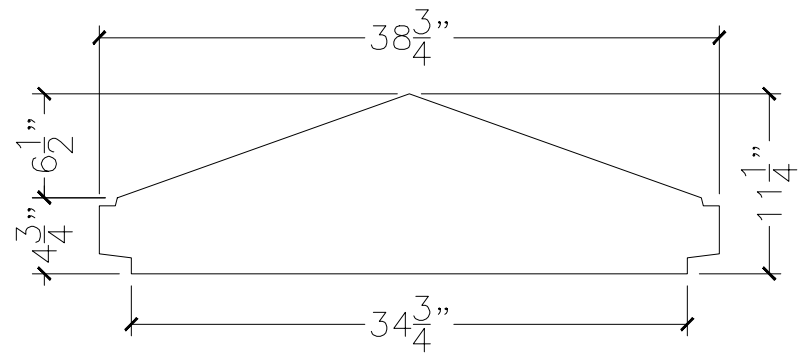

CUSTOMER:	
JOB:	MOLD: CC-480
BAY#: 54-B	STONE COLOR:
DATE:	SCALE: 1"=12" NEED:

TOP VIEW

FRONT VIEW

SECTION VIEW