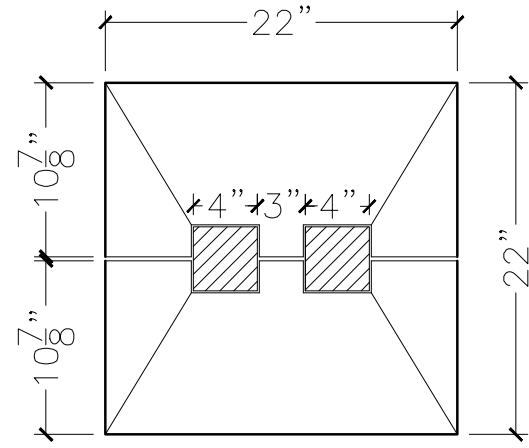

CUSTOMER:	
JOB:	MOLD: CC-413
BAY#: 314-A	STONE COLOR:
DATE:	SCALE: 1"=12" NEED:

TOP VIEW

FRONT VIEW

SECTION VIEW