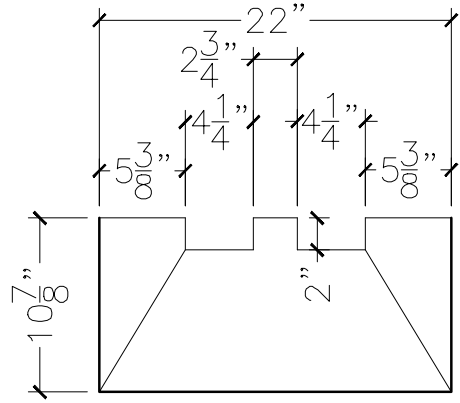

CUSTOMER:	
JOB:	MOLD: CC-413
BAY#: 314-A	STONE COLOR:
DATE:	SCALE: 1"=12" NEED:

TOP VIEW

FRONT VIEW

SECTION VIEW