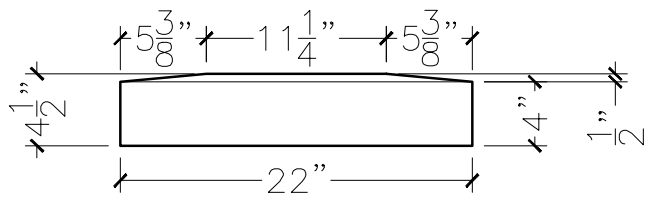

CUSTOMER:	
JOB:	MOLD: CC-413
BAY#: 314-A	STONE COLOR:
DATE:	SCALE: 1"=12" NEED:

TOP VIEW

FRONT VIEW

SECTION VIEW