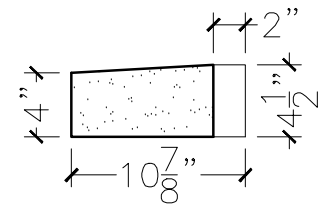

CUSTOMER:	
JOB:	MOLD: CC-413
BAY#: 314-A	STONE COLOR:
DATE:	SCALE: 1"=12" NEED:

TOP VIEW

FRONT VIEW

SECTION VIEW