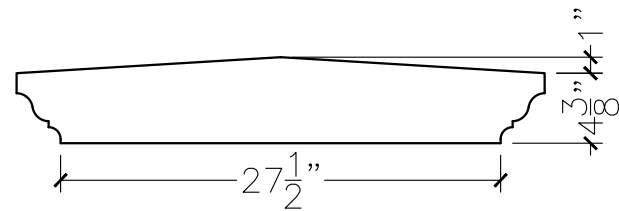

JOB:	MOLD: CC-356
BAY#: 69	STONE COLOR:
DATE:	SCALE: 1"=12" NEED:

TOP VIEW

FRONT VIEW

SECTION VIEW