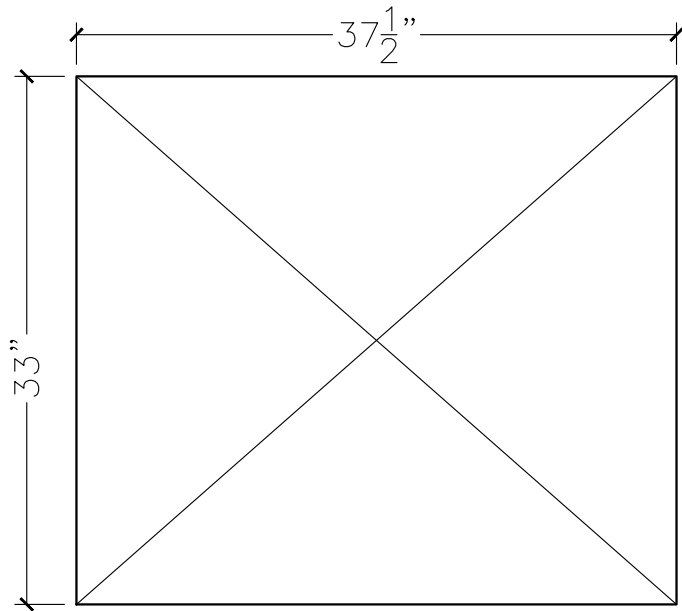

JOB:	MOLD: CC-356
BAY#: 69	STONE COLOR:
DATE:	SCALE: 1"=12" NEED:

TOP VIEW

FRONT VIEW

SECTION VIEW