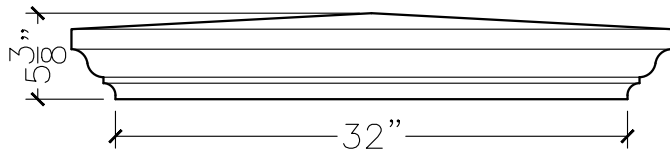

JOB:	MOLD: CC-356
BAY#: 69	STONE COLOR:
DATE:	SCALE: 1"=12" NEED:

TOP VIEW

FRONT VIEW

SECTION VIEW