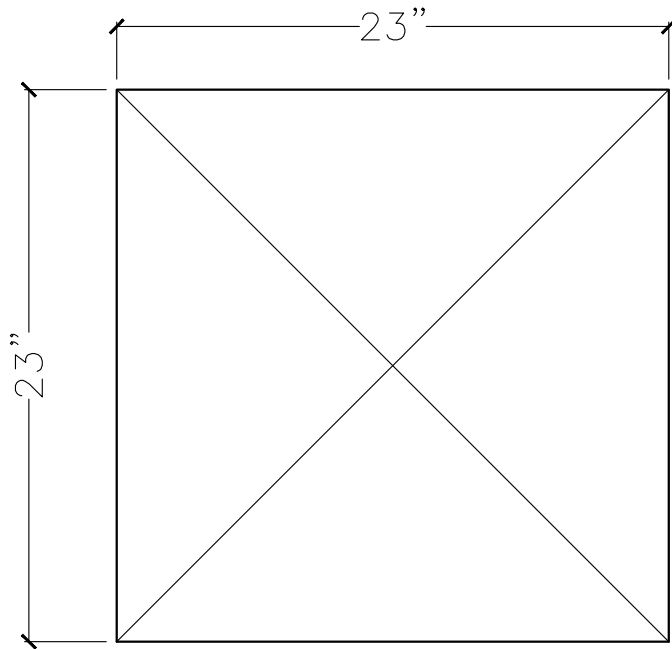

JOB:	MOLD: CC-349
BAY# 97	STONE COLOR:
DATE:	SCALE: $1\frac{1}{2}'' = 12''$ NEED:

TOP VIEW

FRONT VIEW

SECTION VIEW