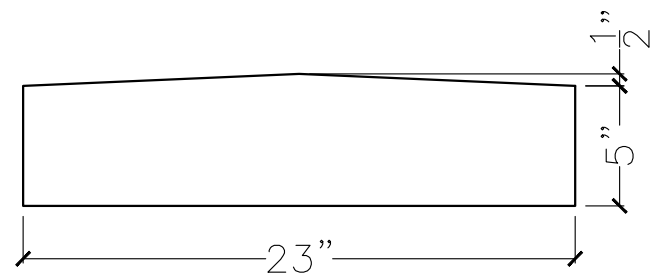

JOB:	MOLD: CC-349
BAY# 97	STONE COLOR:
DATE:	SCALE: $1\frac{1}{2}'' = 12''$ NEED:

TOP VIEW

FRONT VIEW

SECTION VIEW