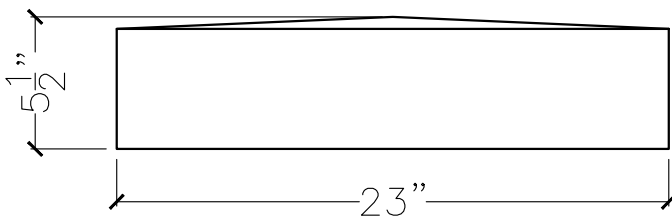

JOB:	MOLD: CC-349
BAY# 97	STONE COLOR:
DATE:	SCALE: $1\frac{1}{2}'' = 12''$ NEED:

TOP VIEW

FRONT VIEW

SECTION VIEW