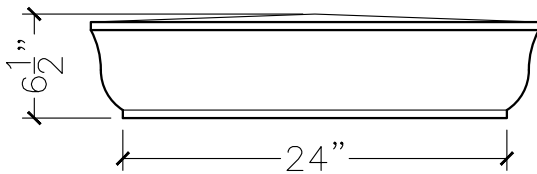

JOB:	MOLD: CC-345
BAY#: 204-A	STONE COLOR:
DATE:	SCALE: 1"=12" NEED:

TOP VIEW

FRONT VIEW

SECTION VIEW