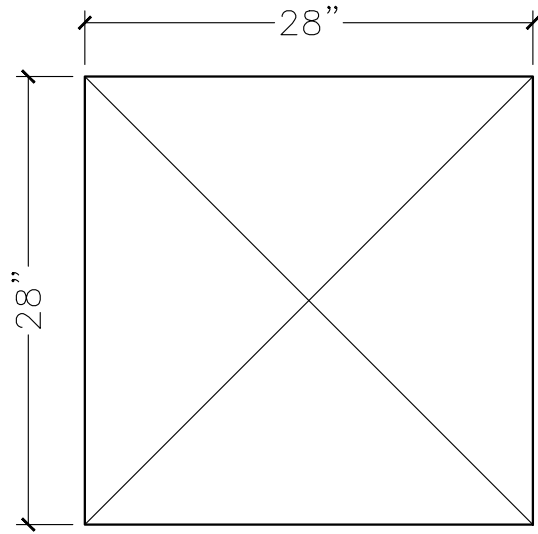

JOB:	MOLD: CC-345
BAY#: 204-A	STONE COLOR:
DATE:	SCALE: 1"=12" NEED:

TOP VIEW

FRONT VIEW

SECTION VIEW