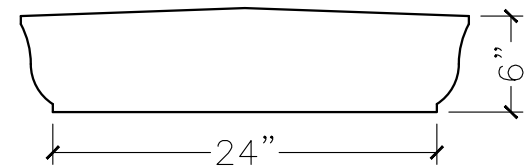

JOB:	MOLD: CC-345
BAY#: 204-A	STONE COLOR:
DATE:	SCALE: 1"=12" NEED:

TOP VIEW

FRONT VIEW

SECTION VIEW