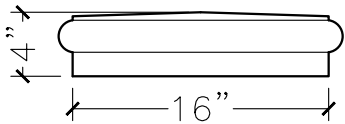

JOB:	MOLD: CC-344
BAY#: 224-B	STONE COLOR:
DATE:	SCALE: 1"=12" NEED:

TOP VIEW

FRONT VIEW

SECTION VIEW