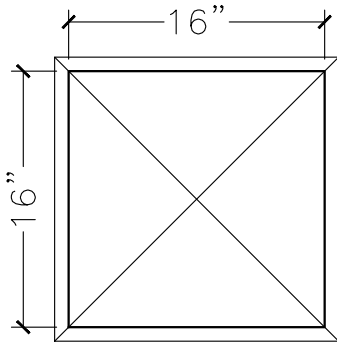

JOB:	MOLD: CC-344
BAY#: 224-B	STONE COLOR:
DATE:	SCALE: 1"=12" NEED:

TOP VIEW

FRONT VIEW

SECTION VIEW