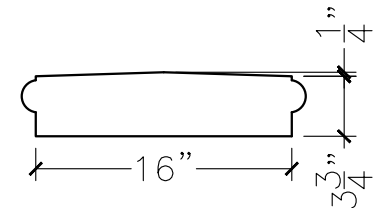

JOB:	MOLD: CC-344
BAY#: 224-B	STONE COLOR:
DATE:	SCALE: 1"=12" NEED:

TOP VIEW

FRONT VIEW

SECTION VIEW