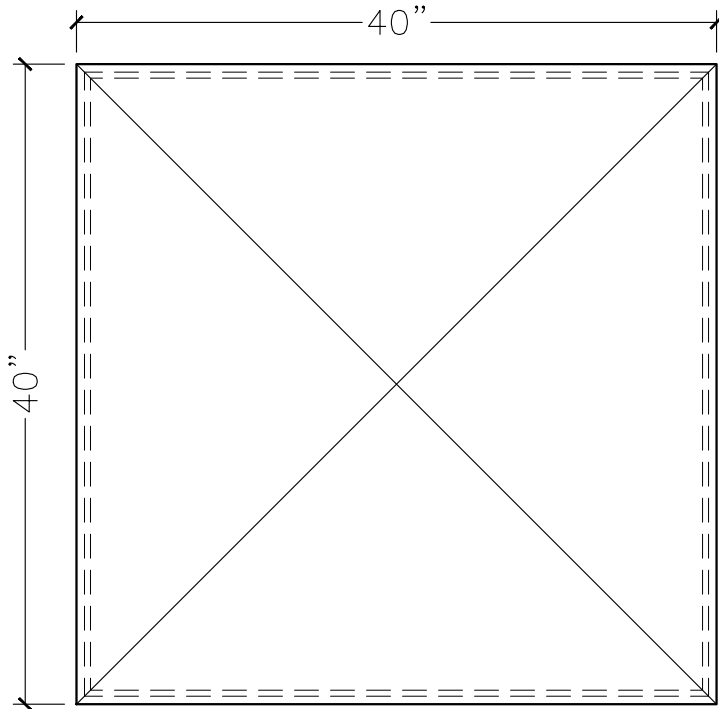

JOB:	MOLD: CC-255
BAY#: 325-A	STONE COLOR:
DATE:	SCALE: 1"=12"      NEED:

TOP VIEW

FRONT VIEW

SECTION VIEW