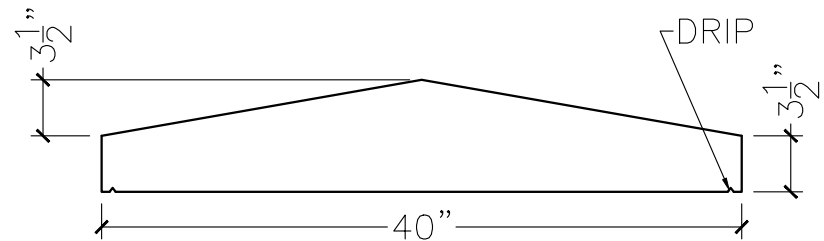

JOB:	MOLD: CC-255
BAY#: 325-A	STONE COLOR:
DATE:	SCALE: 1"=12"      NEED:

TOP VIEW

FRONT VIEW

SECTION VIEW