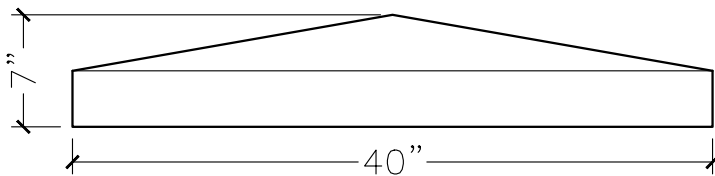

JOB:	MOLD: CC-255
BAY#: 325-A	STONE COLOR:
DATE:	SCALE: 1"=12"      NEED:

TOP VIEW

FRONT VIEW

SECTION VIEW