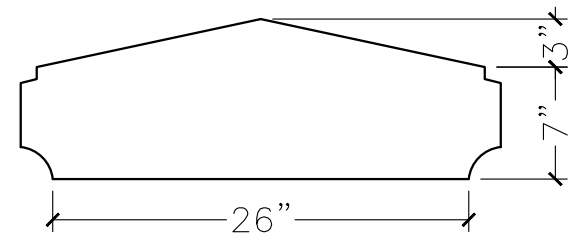

CUSTOMER:	
JOB:	MOLD: CC-246
BAY#: 336-B	STONE COLOR:
DATE:	SCALE: 1"=12" NEED:

TOP VIEW

FRONT VIEW

SECTION VIEW