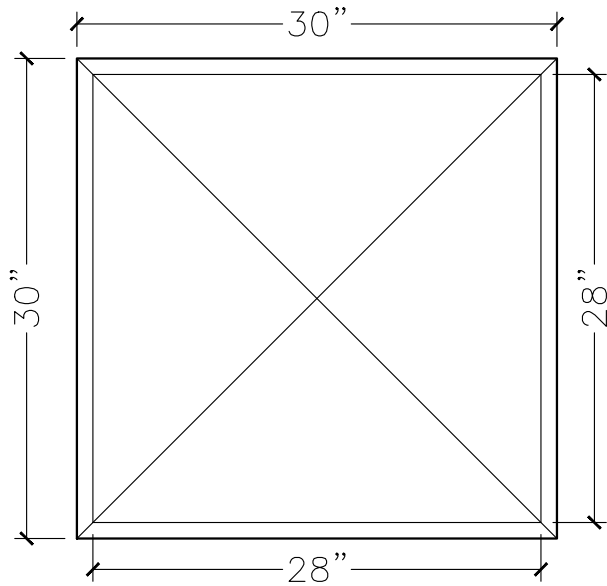

CUSTOMER:	
JOB:	MOLD: CC-246
BAY#: 336-B	STONE COLOR:
DATE:	SCALE: 1"=12" NEED:

TOP VIEW

FRONT VIEW

SECTION VIEW