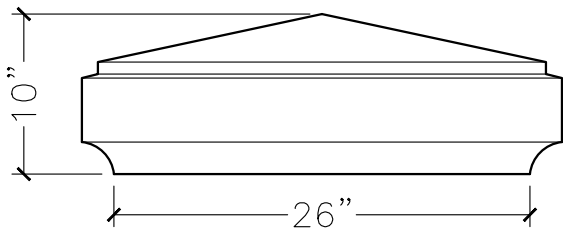

CUSTOMER:	
JOB:	MOLD: CC-246
BAY#: 336-B	STONE COLOR:
DATE:	SCALE: 1"=12" NEED:

TOP VIEW

FRONT VIEW

SECTION VIEW