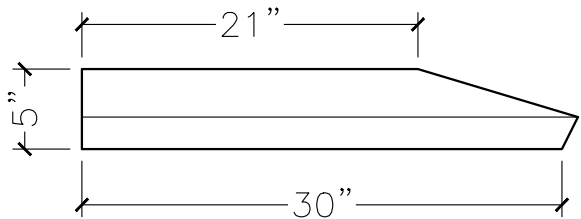

CUSTOMER:		
JOB:	MOLD: CC-242	
BAY#: 159-B	STONE COLOR:	
DATE:	SCALE: 1"=12"	NEED:

TOP VIEW

FRONT VIEW

SECTION VIEW