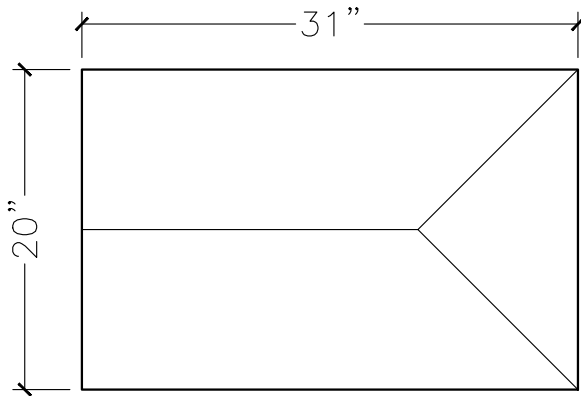

CUSTOMER:		
JOB:	MOLD: CC-242	
BAY#: 159-B	STONE COLOR:	
DATE:	SCALE: 1"=12"	NEED:

TOP VIEW

FRONT VIEW

SECTION VIEW