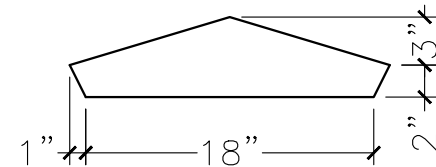

CUSTOMER:		
JOB:	MOLD: CC-242	
BAY#: 159-B	STONE COLOR:	
DATE:	SCALE: 1"=12"	NEED:

TOP VIEW

FRONT VIEW

SECTION VIEW