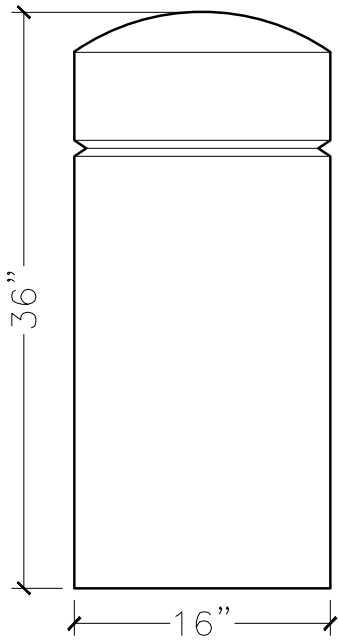

JOB:	MOLD: BOLLARD-7
BAY#: 65	STONE COLOR:
DATE:	SCALE: 1"=12" NEED:

TOP VIEW

FRONT VIEW

SECTION VIEW