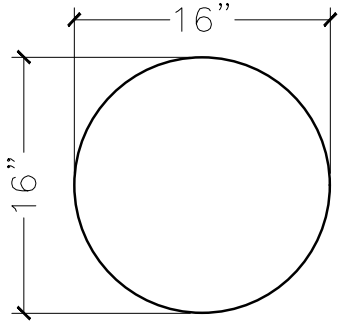

JOB:	MOLD: BOLLARD-7
BAY#: 65	STONE COLOR:
DATE:	SCALE: 1"=12" NEED:

TOP VIEW

FRONT VIEW

SECTION VIEW