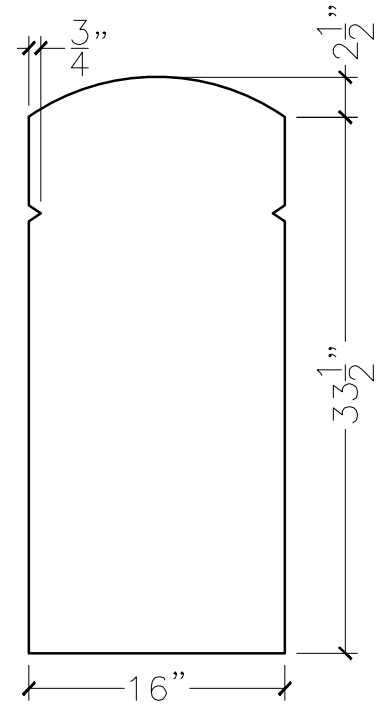

JOB:	MOLD: BOLLARD-7
BAY#: 65	STONE COLOR:
DATE:	SCALE: 1"=12" NEED:

TOP VIEW

FRONT VIEW

SECTION VIEW