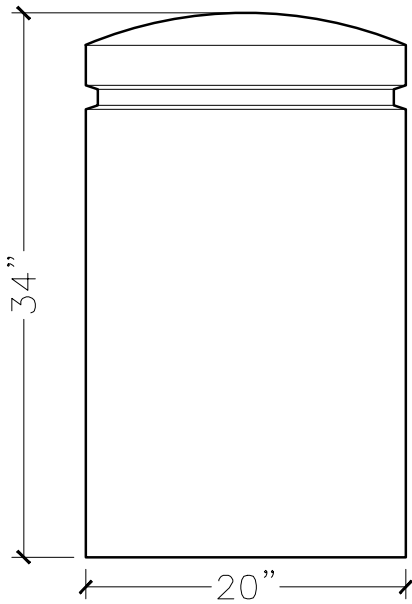

JOB:	MOLD: BOLLARD-6
BAY#: 65-B	STONE COLOR:
DATE:	SCALE: 1"=12" NEED:

TOP VIEW

FRONT VIEW

SECTION VIEW