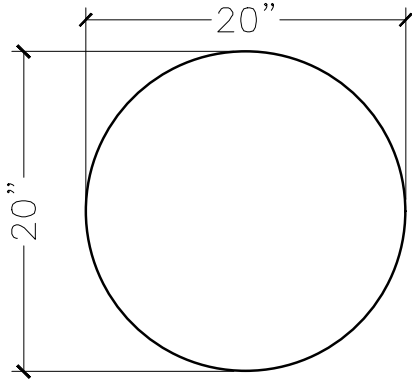

JOB:	MOLD: BOLLARD-6
BAY#: 65-B	STONE COLOR:
DATE:	SCALE: 1"=12" NEED:

TOP VIEW

FRONT VIEW

SECTION VIEW