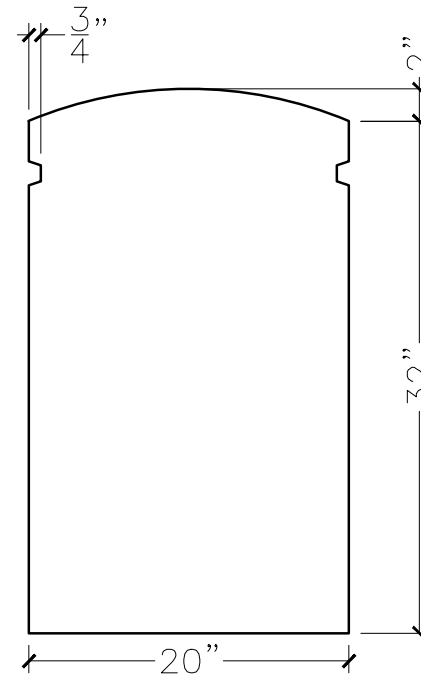

JOB:	MOLD: BOLLARD-6
BAY#: 65-B	STONE COLOR:
DATE:	SCALE: 1"=12" NEED:

TOP VIEW

FRONT VIEW

SECTION VIEW